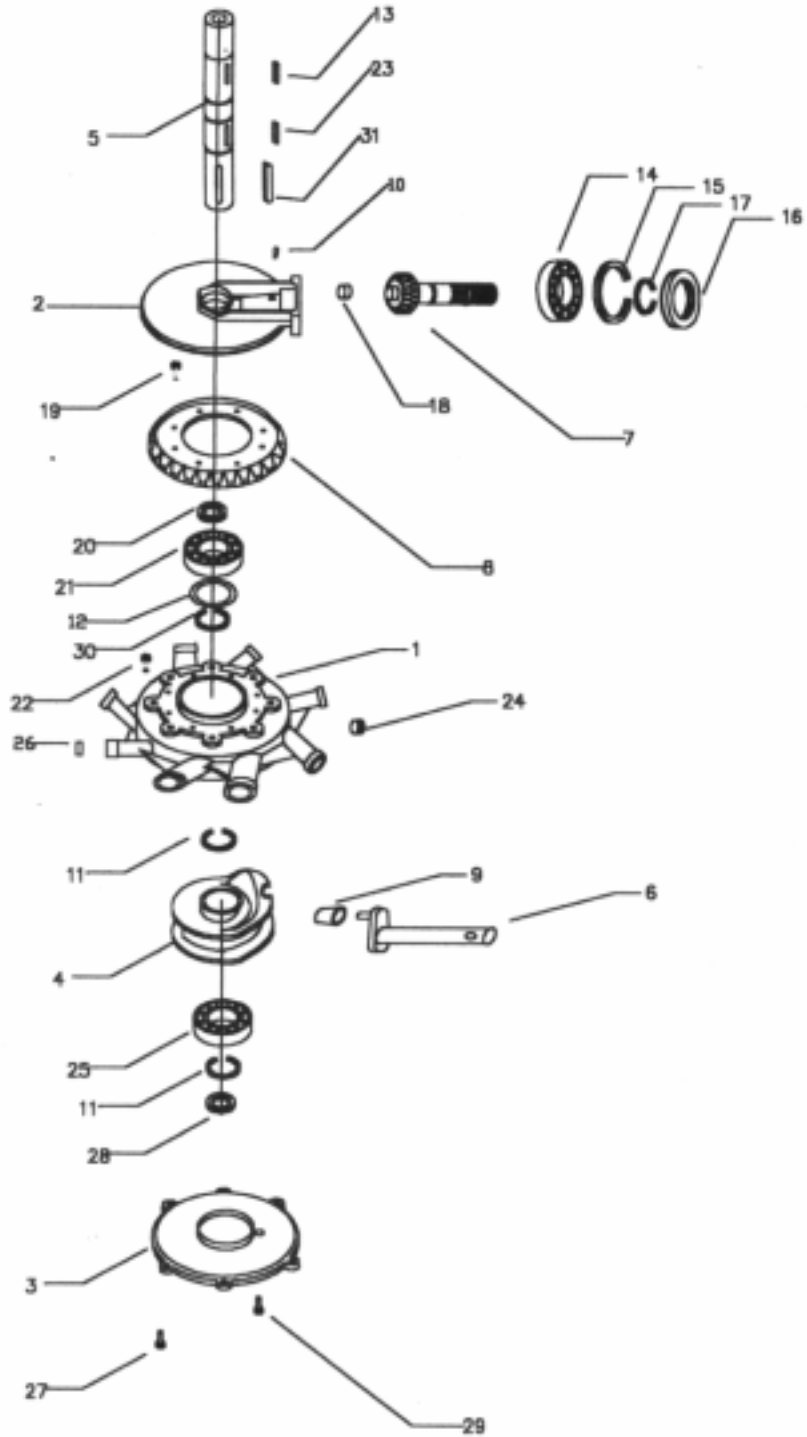

GEARBOX - DRO-308A & DRP-308A
WINDROWER

GEARBOX - DRO-308A & DRP-308A
WINDROWER

ITEM #	BEFCO PART #	DESCRIPTION	QTY.
1	503-491B	Gearbox Housing	
2	503-492B	Upper Cover	1
3	503-493B	Bottom Cover	1
4	503-494B	Cam	1
5	503-495B	Center Shaft	1
6	503-496B	Connecting Rod	1
7	503-497B	Pinion Gear	8
8	503-498B	Ring Gear	1
9	503-499B	Roller	1
10	503-500B	Grease Fitting	8
11	503-501B	Snap Ring	1
12	503-502B	Spacer	2
13	502-487B	Key	1
14	002-5332	Bearing	1
15	503-503B	Snap Ring	1
16	003-0211	Seal	1
17	503-504B	Snap Ring	1
18	503-505B	Bushing	1
19	503-506B	Bolt 10 x 18	1
20	503-507B	Snap Ring	8
21	503-508B	Bearing	1
22	503-509B	Bolt 10 x 25	1
23	503-510B	Key	8
24	503-511B	Plug	1
25	009-1202	Bearing	1
26	501-884B	Seal	1
27	503-513B	Bolt 10 x 30	1
28	502-501B	Seal	6
29	503-514B	Drain Plug	1
30	503-515B	Snap Ring	1
31	503-554B	Key	1