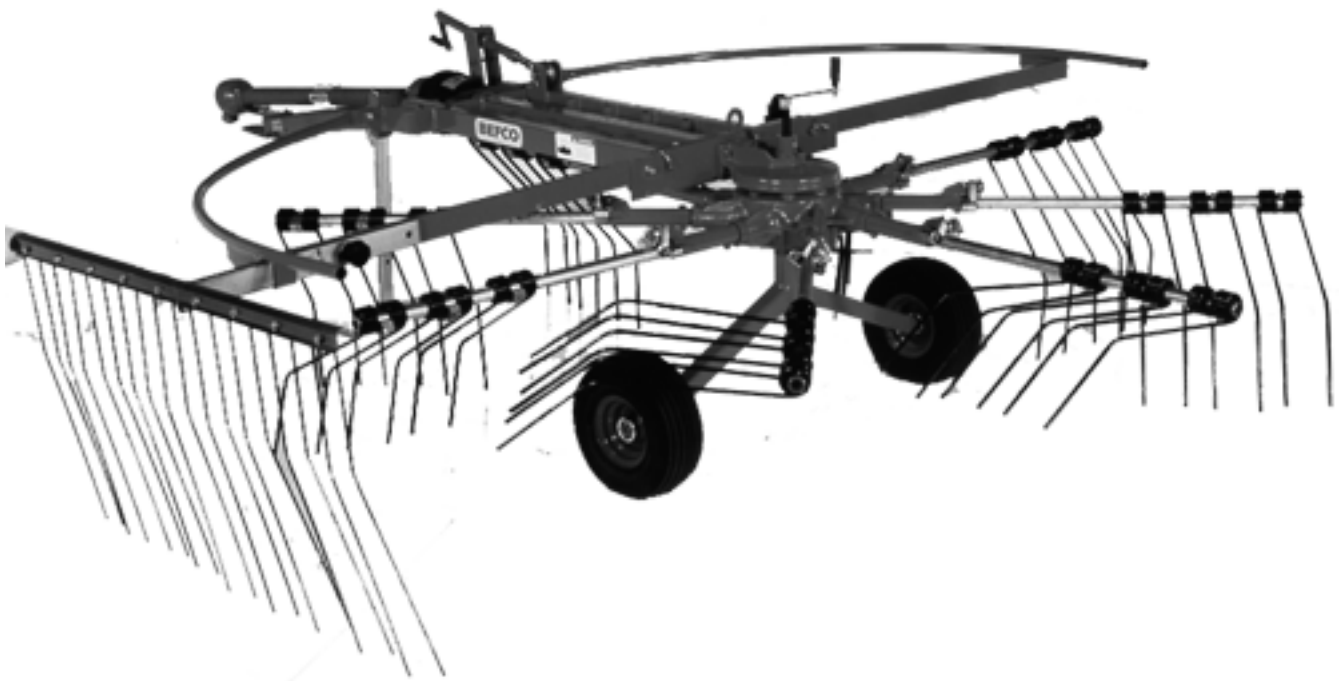

# **BEFCO**

Parts Manual

**DRO-308, DRP-308**

Windrower Rake

▶ **Pull Type Frame**

▶ **3 pt. Frame**

▶ **Gearbox**

▶ **Driveline**

Edition: March 2003

FRAME-DRP-308A  
PULL TYPE WINDROWER

FRAME - DRO-308A & DRP-308A  
WINDROWER

ITEM #	BEFCO PART #	DESCRIPTION	QTY.
1	503-399B	Handle	1
2	503-396B	Crank	1
3	502-469B	Locking Lever	1
4	503-393B	Hex Nut 22mm	1
5	503-060B	Threaded Rod 22mm	1
6	000-1225	Bolt 14 x 45	4
7	503-576B	"A" Frame	1
8	503-086B	Drive Shaft	1
9	000-1106	Nut 12mm	2
10	000-1077	Washer 12mm	2
11	001-5237	Nut 10mm	2
12	503-577B	Support Bracket	1
13	503-578B	PTO Shaft Protection	1
14	003-3176	Bolt 10 x 25	2
15	000-2034	Washer 10mm	2
16	003-3176	Bolt 10 x 25 14	2
17	000-2034	Washer 10mm 2	2
18	001-4106	Nut 10mm 11	2
19	002-0227	Bolt 12 x 45	2
20	008-4315	Washer 12mm 10	2
21	503-074B	Bearing UCFL 207	1
22	503-579B	Pin	2
23	001-3345	Nut 12mm 9	2
24	503-580B	Guard Left	1
25	004-1165	Nut 16mm	2
26	000-6566	Bolt 16 x 100	2
27	503-075B	Lower hitch	2
28	503-076B	Stand	1
29	003-4265	Bolt 12 x 65	24
30	503-083B	Spring Clip	24
31	503-084B	Tine	24
32	001-3345	Nut 12mm 9	24
33	503-574B	Tine Arm	8
34	503-575B	Tine Arm Bushing	8
35	503-581B	Clip Pin	8
36	980206140.00	Bolt 12 x 70	8
37	503-495B	Gearbox Shaft	1
38	000-020E	Grease Fitting D.8	1
39	503-082B	Axle	1
40	503-077B	Roll Pin	2
41	503-080B	Inner Dust Cover	2
42	503-375B	Tire Complete 15 x 600 x 6	2
43	503-080B	Outer Dust Cover	2