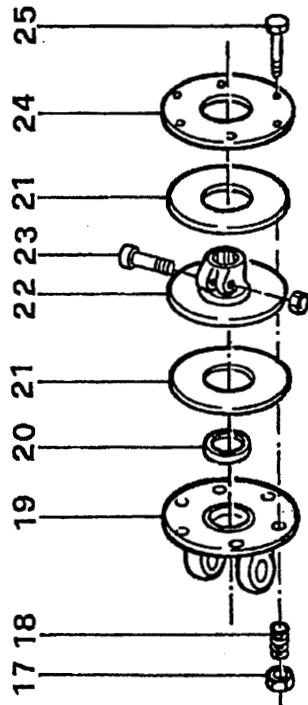

RMD ROTARY CUTTER
DRIVELINE

RMD ROTARY CUTTER
DRIVELINE

ITEM #	BEFCO PART #	DESCRIPTION	QTY.
1	024-001E	PTO YOKE	1
2	014-130E	CROSS & BEARING	2
3	1944058C	OUTER TUBE 5 FOOT	1
	1944073C	OUTER TUBE 6 FOOT	1
4	1954060C	INNER TUBE 5 FOOT	1
	1954075C	INNER TUBE 6 FOOT	1
5	1784210C	OUTER LOCKING RING	1
6	1784201C	OUTER TUBE RIGID CONE	1
7	1784203C	OUTER CONE	1
8	1784212C	PIN	2
9	016-025E	CHAIN	2
10	1773056C	FEMALE TUBE SHIELD 5 FOOT	1
	1773071C	FEMALE TUBE SHIELD 6 FOOT	1
11	1872056C	MALE TUBE SHIELD 5 FOOT	1
	1872071C	MALE TUBE SHIELD 6 FOOT	1
12	1784204C	OUTER CONE	1
13	1784202C	INNER TUBE RIGID CONE	1
14	1784211C	INNER LOCKING RING	1
15	90SC4056C	COMPLETE SHIELDING 5 FOOT	1
	90SC4071C	COMPLETE SHIELDING 6 FOOT	1
16	241-002E	COMPLETE SLIP CLUTCH	1
17	001-4106	10MM LOCKING NUT	8
18	014-022E	SPRING	8
19	014017E	YOKE-SLIP CLUTCH	1
20	015-020E	BUSHING	1
21	014-019E	FRICITION DISC	2
22	014-018E	BODY-SLIP CLUTCH	1
23	000-502E	BOLT AND NUT 12 X 65	1
24	014-020E	OUTER FLANGE	1
25	001-5236	BOLT 10 X 80	8
	050-0461	DRIVELINE COMPLETE 5 FOOT	1
	050-0462	DRIVELINE COMPLETE 6 FOOT	1