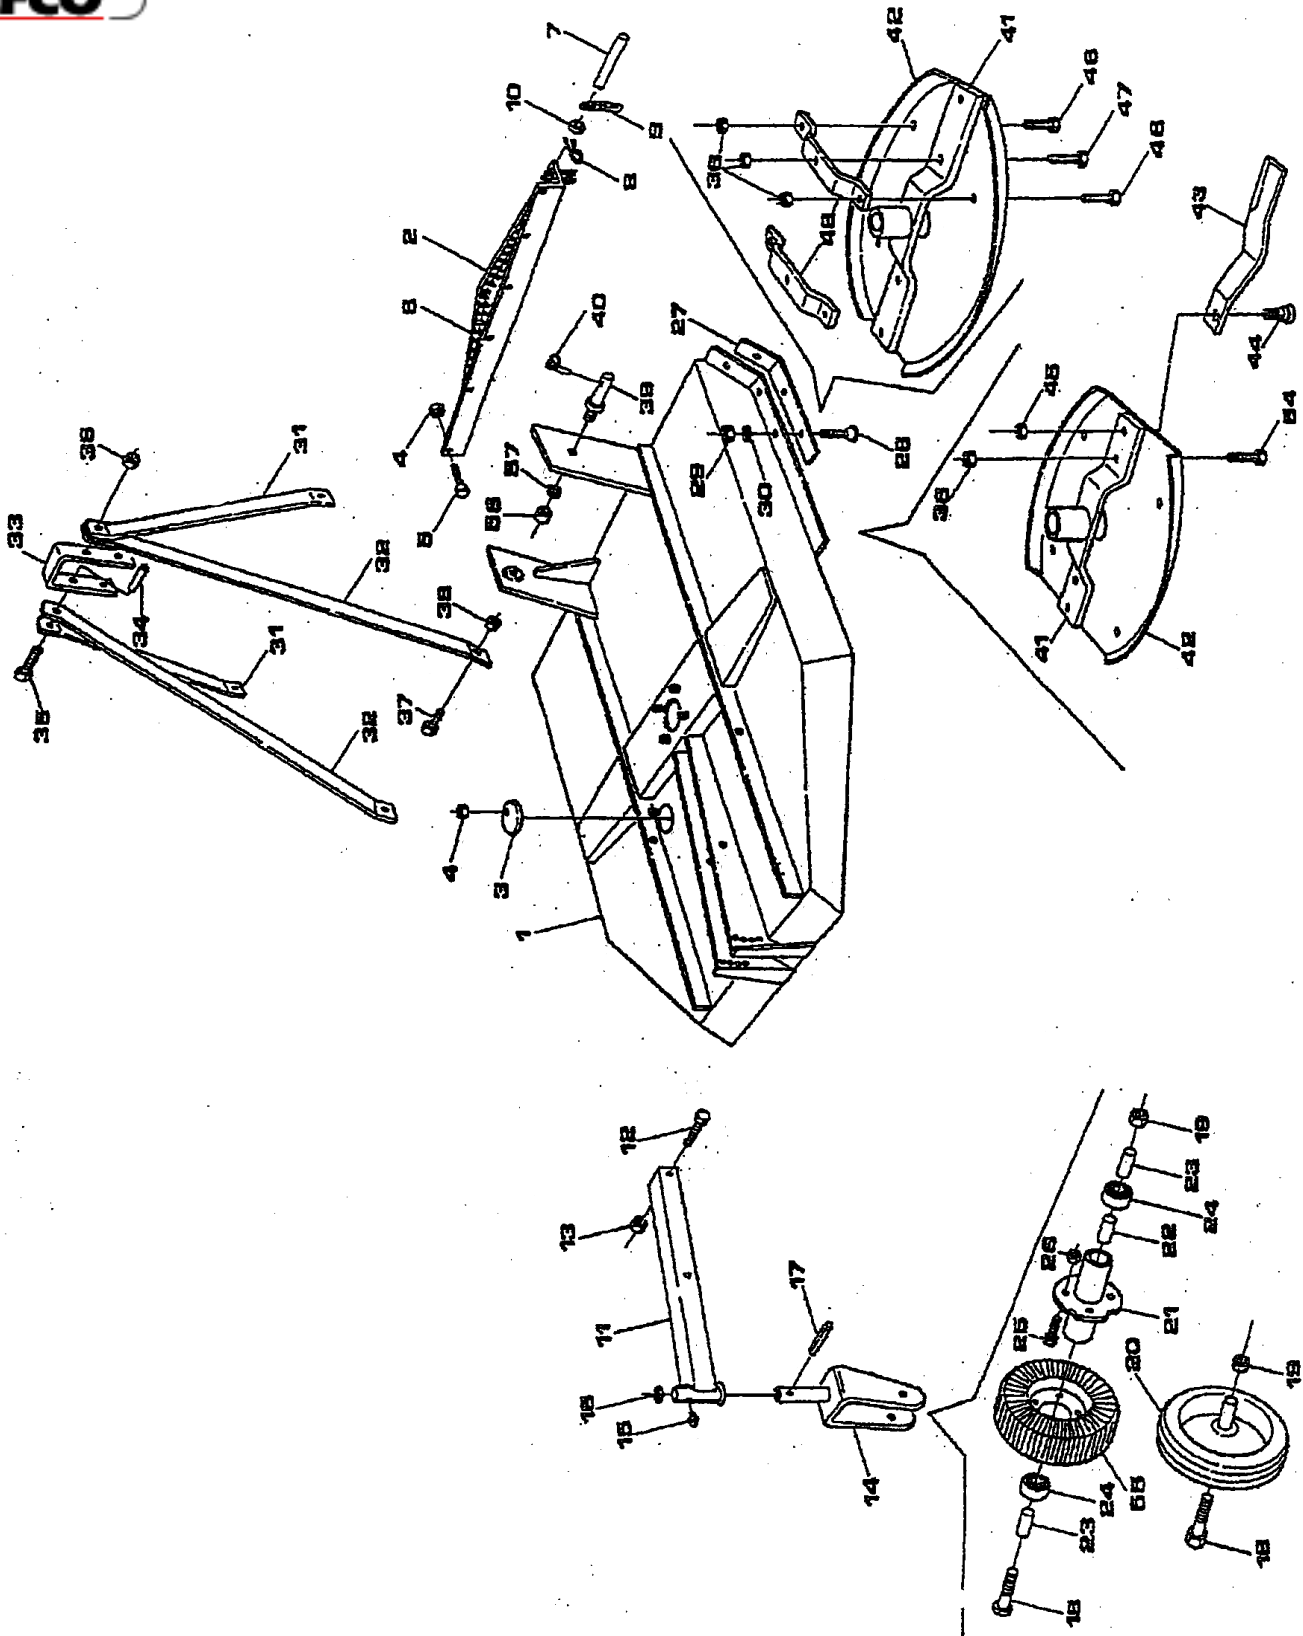

BEFCO

Parts Manual

RMD

Tornado Rotary Cutter

▶ Frame

▶ Gearbox

▶ Driveline

RMD ROTARY CUTTER FRAME

RMD ROTARY CUTTER
FRAME

ITEM	BEFCO PART#	DESCRIPTION	QTY
1	025-2705	FRAME RMD 60"	1
	035-2705	FRAME RMD 72"	1
2	015-2715	FRONT SHIELD RMD 60"	1
	025-2715	FRONT SHIELD RMD 72"	1
3	000-5512	COVER	1
4	003-0156	NUT 10mm	1
5	000-6349	BOLT 10m X 20	4
6	015-2718	CHAIN ROD, SHORT RMD 60"	1
	025-2718	CHAIN ROD, SHORT RMD 72"	1
7	015-2719	CHAIN ROD, LONG RMD 60"	1
	025-2719	CHAIN ROD, LONG RMD 72"	1
8	004-4156	COTTER 4mm X 25	2
9	004-4158	CHAIN	-
10	000-1077	LOCK WASHER 12mm	4
11	000-5523	TAIL WHEEL	1
12	000-6566	BOLT 16mm X 100	2
13	004-1165	NUT 16mm	2
14	000-5531	WHEEL YOKE	1
15	000-1065	GREASE FITTING	1
16	004-4128	SPACER WASHER	1
17	000-5521	ROLL PIN 10X45	1
18	000-5506	BOLT 20mm X 180	1
19	000-5508	NUT 20mm	1
20	000-5502	WHEEL	1
21	005-2882	WHEEL HUB	1
22	005-2886	INNER SPACER	1
23	005-2557	OUTER SPACER	2
24	005-2889	BEARING	2
25	001-5255	BOLT 12mmX30	4
26	003-0064	NUT 12mm	4
27	005-2709	SKID	2
28	004-4023	BOLT 12mm X30	6
29	000-1106	NUT 12mm	6
30	000-2265	FLAT WASHER 12mm	6
31	005-2752	TOP HITCH SUPPORT	2
32	025-2754	TOP HITCH ARM RMD 60"	2
	035-2754	TOP HITCH ARM RMD 72"	2
33	000-6828	UPPER PLATE	1
34	008-5057	SPACER	1

RMD ROTARY CUTTER
FRAME

RMD ROTARY CUTTER
FRAME

ITEM #	BEFCO PART #	DESCRIPTION	QTY.
35	005-5447	BOLT 16mmX170	1
36	000-5581	NUT 16mm	1
37	000-1526	BOLT 14mm X35	2
38	003-0358	NUT 14mm	2
39	000-5550	HITCHPIN	2
40	001-8266	LYNCHPIN	2
41	015-2846	ROTOR 60"	1
	025-2846	ROTOR 72"	1
42	005-2850	STUMP JUMPER 60"	1
	008-5160	STUMP JUMPER 72"	1
43	008-5152	BLADE	2
44	008-5154	BLADE BOLT	2
45	000-5570	NUT 27mm	2
46	008-5168	BOLT 16mm X30	4
47	003-3218	BOLT 16mmX 55	4
48	005-2858	FIXING PLATE	2
54	000-2365	BOLT 16mmX50	2
55	005-2895	LAMINATED TIRE	1
56	000-5542	NUT 20mm	2
57	000-5351	LOCK WASHER 20mm	2