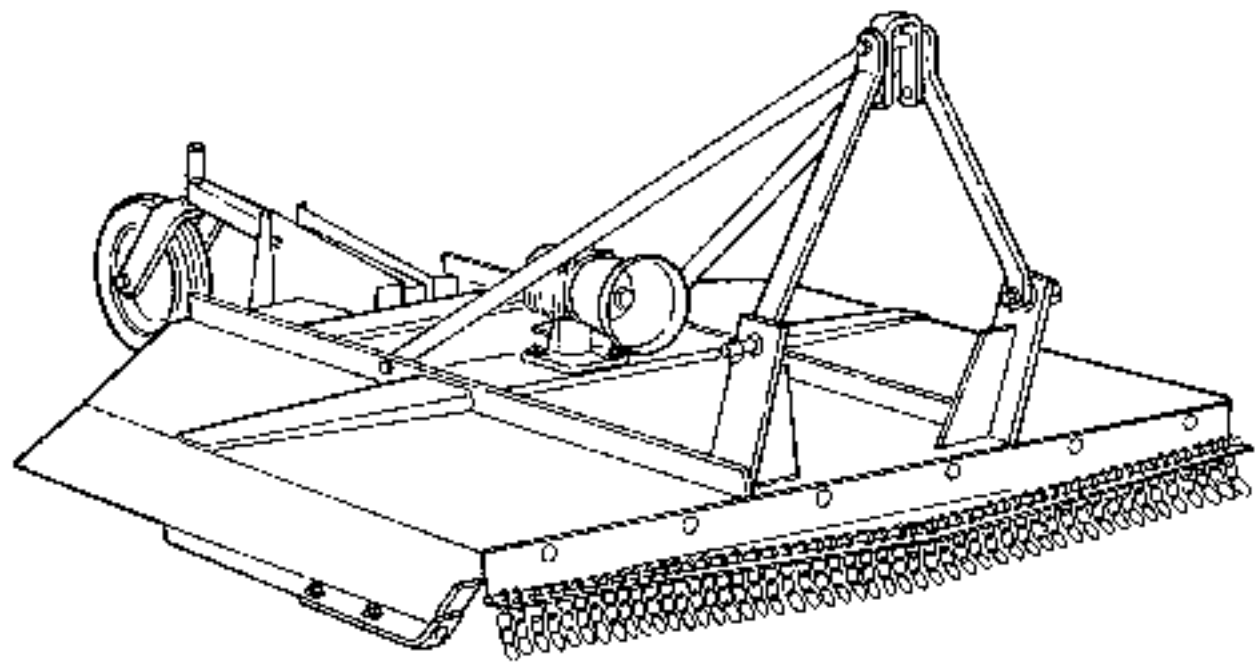

BEFCO

Parts Manual

RMD

Tornado Rotary Cutter

▶ Frame

▶ Gearbox

▶ Driveline

RMD ROTARY CUTTER FRAME

RMD ROTARY CUTTER
FRAME

ITEM	BEFCO PART#	DESCRIPTION	QTY
1	025-2705	FRAME RMD 60"	1
	035-2705	FRAME RMD 72"	1
2	015-2715	FRONT SHIELD RMD 60"	1
	025-2715	FRONT SHIELD RMD 72"	1
3	000-5512	COVER	1
4	003-0156	NUT 10mm	1
5	000-6349	BOLT 10m X 20	4
6	015-2718	CHAIN ROD, SHORT RMD 60"	1
	025-2718	CHAIN ROD, SHORT RMD 72"	1
7	015-2719	CHAIN ROD, LONG RMD 60"	1
	025-2719	CHAIN ROD, LONG RMD 72"	1
8	004-4156	COTTER 4mm X 25	2
9	004-4158	CHAIN	-
10	000-1077	LOCK WASHER 12mm	4
11	000-5523	TAIL WHEEL	1
12	000-6566	BOLT 16mm X 100	2
13	004-1165	NUT 16mm	2
14	000-5531	WHEEL YOKE	1
15	000-1065	GREASE FITTING	1
16	004-4128	SPACER WASHER	1
17	000-5521	ROLL PIN 10X45	1
18	000-5506	BOLT 20mm X 180	1
19	000-5508	NUT 20mm	1
20	000-5502	WHEEL	1
21	005-2882	WHEEL HUB	1
22	005-2886	INNER SPACER	1
23	005-2557	OUTER SPACER	2
24	005-2889	BEARING	2
25	001-5255	BOLT 12mmX30	4
26	003-0064	NUT 12mm	4
27	005-2709	SKID	2
28	004-4023	BOLT 12mm X30	6
29	000-1106	NUT 12mm	6
30	000-2265	FLAT WASHER 12mm	6
31	005-2752	TOP HITCH SUPPORT	2
32	025-2754	TOP HITCH ARM RMD 60"	2
	035-2754	TOP HITCH ARM RMD 72"	2
33	000-6828	UPPER PLATE	1
34	008-5057	SPACER	1