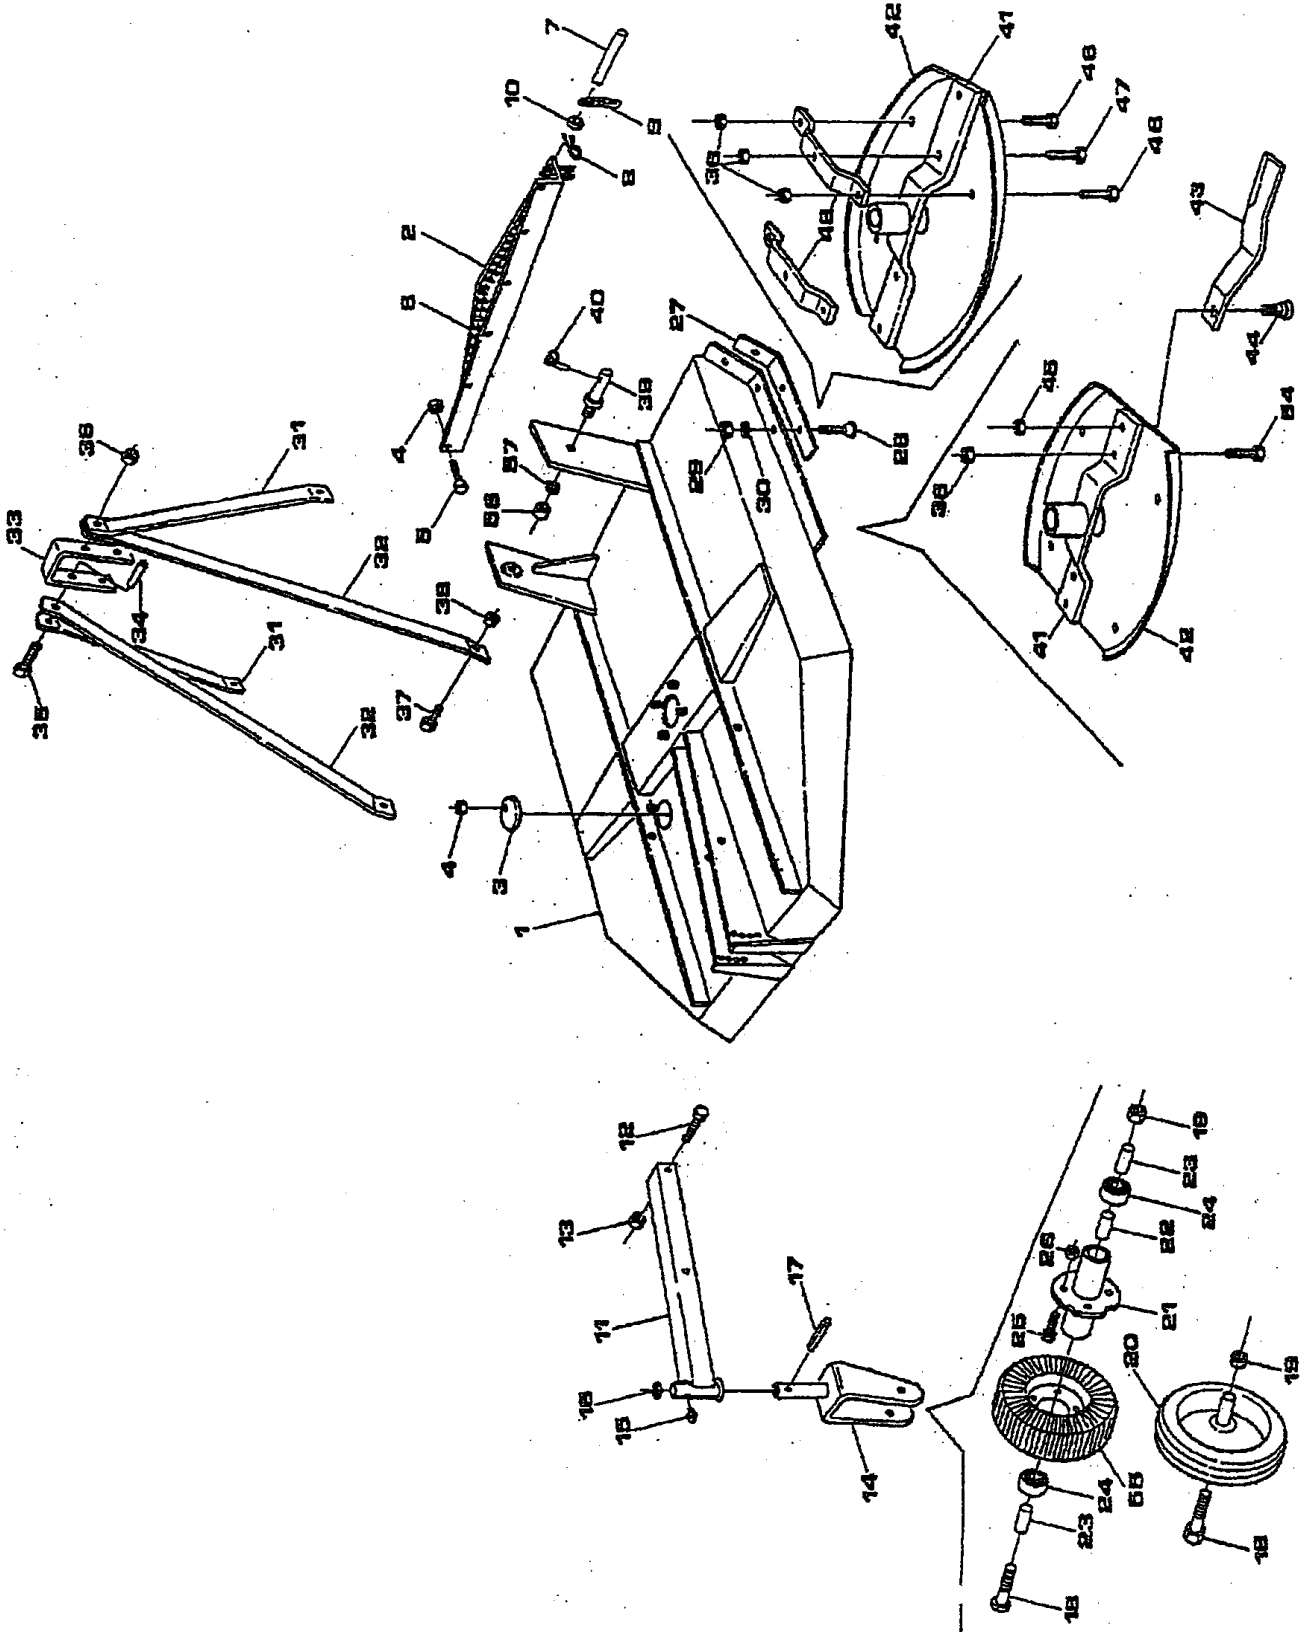

BEFCO

Parts Manual

RMD

Tornado Rotary Cutter

▶ Frame

▶ Gearbox

▶ Driveline

RMD ROTARY CUTTER FRAME

RMD ROTARY CUTTER
FRAME

ITEM	BEFCO PART#	DESCRIPTION	QTY
1	025-2705	FRAME RMD 60"	1
	035-2705	FRAME RMD 72"	1
2	015-2715	FRONT SHIELD RMD 60"	1
	025-2715	FRONT SHIELD RMD 72"	1
3	000-5512	COVER	1
4	003-0156	NUT 10mm	1
5	000-6349	BOLT 10m X 20	4
6	015-2718	CHAIN ROD, SHORT RMD 60"	1
	025-2718	CHAIN ROD, SHORT RMD 72"	1
7	015-2719	CHAIN ROD, LONG RMD 60"	1
	025-2719	CHAIN ROD, LONG RMD 72"	1
8	004-4156	COTTER 4mm X 25	2
9	004-4158	CHAIN	-
10	000-1077	LOCK WASHER 12mm	4
11	000-5523	TAIL WHEEL	1
12	000-6566	BOLT 16mm X 100	2
13	004-1165	NUT 16mm	2
14	000-5531	WHEEL YOKE	1
15	000-1065	GREASE FITTING	1
16	004-4128	SPACER WASHER	1
17	000-5521	ROLL PIN 10X45	1
18	000-5506	BOLT 20mm X 180	1
19	000-5508	NUT 20mm	1
20	000-5502	WHEEL	1
21	005-2882	WHEEL HUB	1
22	005-2886	INNER SPACER	1
23	005-2557	OUTER SPACER	2
24	005-2889	BEARING	2
25	001-5255	BOLT 12mmX30	4
26	003-0064	NUT 12mm	4
27	005-2709	SKID	2
28	004-4023	BOLT 12mm X30	6
29	000-1106	NUT 12mm	6
30	000-2265	FLAT WASHER 12mm	6
31	005-2752	TOP HITCH SUPPORT	2
32	025-2754	TOP HITCH ARM RMD 60"	2
	035-2754	TOP HITCH ARM RMD 72"	2
33	000-6828	UPPER PLATE	1
34	008-5057	SPACER	1

RMD ROTARY CUTTER
FRAME

RMD ROTARY CUTTER
FRAME

ITEM #	BEFCO PART #	DESCRIPTION	QTY.
35	005-5447	BOLT 16mmX170	1
36	000-5581	NUT 16mm	1
37	000-1526	BOLT 14mm X35	2
38	003-0358	NUT 14mm	2
39	000-5550	HITCHPIN	2
40	001-8266	LYNCHPIN	2
41	015-2846	ROTOR 60"	1
	025-2846	ROTOR 72"	1
42	005-2850	STUMP JUMPER 60"	1
	008-5160	STUMP JUMPER 72"	1
43	008-5152	BLADE	2
44	008-5154	BLADE BOLT	2
45	000-5570	NUT 27mm	2
46	008-5168	BOLT 16mm X30	4
47	003-3218	BOLT 16mmX 55	4
48	005-2858	FIXING PLATE	2
54	000-2365	BOLT 16mmX50	2
55	005-2895	LAMINATED TIRE	1
56	000-5542	NUT 20mm	2
57	000-5351	LOCK WASHER 20mm	2