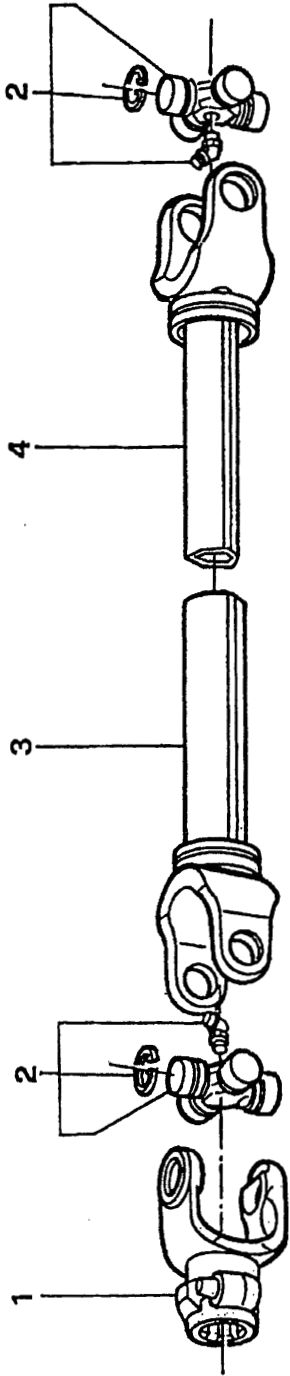

RMD ROTARY CUTTER
DRIVELINE

RMD ROTARY CUTTER
DRIVELINE

ITEM #	BEFCO PART #	DESCRIPTION	QTY.
1	024-001E	PTO YOKE	1
2	014-130E	CROSS & BEARING	2
3	1944058C	OUTER TUBE 5 FOOT	1
	1944073C	OUTER TUBE 6 FOOT	1
4	1954060C	INNER TUBE 5 FOOT	1
	1954075C	INNER TUBE 6 FOOT	1
5	1784210C	OUTER LOCKING RING	1
6	1784201C	OUTER TUBE RIGID CONE	1
7	1784203C	OUTER CONE	1
8	1784212C	PIN	2
9	016-025E	CHAIN	2
10	1773056C	FEMALE TUBE SHIELD 5 FOOT	1
	1773071C	FEMALE TUBE SHIELD 6 FOOT	1
11	1872056C	MALE TUBE SHIELD 5 FOOT	1
	1872071C	MALE TUBE SHIELD 6 FOOT	1
12	1784204C	OUTER CONE	1
13	1784202C	INNER TUBE RIGID CONE	1
14	1784211C	INNER LOCKING RING	1
15	90SC4056C	COMPLETE SHIELDING 5 FOOT	1
	90SC4071C	COMPLETE SHIELDING 6 FOOT	1
16	241-002E	COMPLETE SLIP CLUTCH	1
17	001-4106	10MM LOCKING NUT	8
18	014-022E	SPRING	8
19	014017E	YOKE-SLIP CLUTCH	1
20	015-020E	BUSHING	1
21	014-019E	FRICITION DISC	2
22	014-018E	BODY-SLIP CLUTCH	1
23	000-502E	BOLT AND NUT 12 X 65	1
24	014-020E	OUTER FLANGE	1
25	001-5236	BOLT 10 X 80	8
	050-0461	DRIVELINE COMPLETE 5 FOOT	1
	050-0462	DRIVELINE COMPLETE 6 FOOT	1