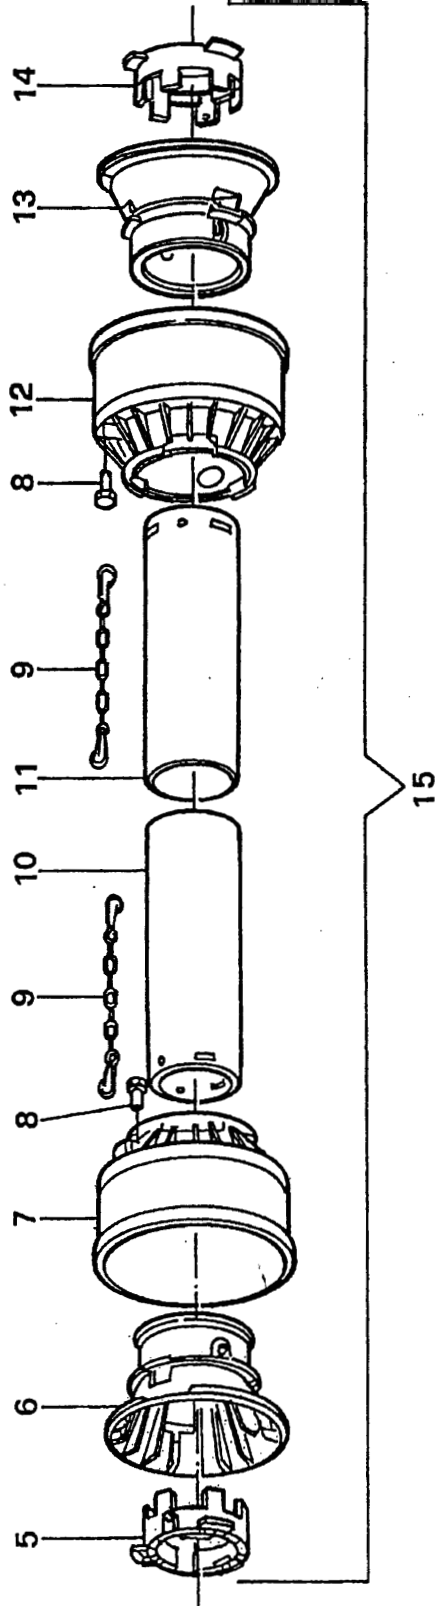

RMD ROTARY CUTTER
DRIVELINE

RMD ROTARY CUTTER
DRIVELINE

ITEM #	BEFCO PART #	DESCRIPTION	QTY.
1	024-001E	PTO YOKE	1
2	014-130E	CROSS & BEARING	2
3	1944058C	OUTER TUBE 5 FOOT	1
	1944073C	OUTER TUBE 6 FOOT	1
4	1954060C	INNER TUBE 5 FOOT	1
	1954075C	INNER TUBE 6 FOOT	1
5	1784210C	OUTER LOCKING RING	1
6	1784201C	OUTER TUBE RIGID CONE	1
7	1784203C	OUTER CONE	1
8	1784212C	PIN	2
9	016-025E	CHAIN	2
10	1773056C	FEMALE TUBE SHIELD 5 FOOT	1
	1773071C	FEMALE TUBE SHIELD 6 FOOT	1
11	1872056C	MALE TUBE SHIELD 5 FOOT	1
	1872071C	MALE TUBE SHIELD 6 FOOT	1
12	1784204C	OUTER CONE	1
13	1784202C	INNER TUBE RIGID CONE	1
14	1784211C	INNER LOCKING RING	1
15	90SC4056C	COMPLETE SHIELDING 5 FOOT	1
	90SC4071C	COMPLETE SHIELDING 6 FOOT	1
16	241-002E	COMPLETE SLIP CLUTCH	1
17	001-4106	10MM LOCKING NUT	8
18	014-022E	SPRING	8
19	014017E	YOKE-SLIP CLUTCH	1
20	015-020E	BUSHING	1
21	014-019E	FRICITION DISC	2
22	014-018E	BODY-SLIP CLUTCH	1
23	000-502E	BOLT AND NUT 12 X 65	1
24	014-020E	OUTER FLANGE	1
25	001-5236	BOLT 10 X 80	8
	050-0461	DRIVELINE COMPLETE 5 FOOT	1
	050-0462	DRIVELINE COMPLETE 6 FOOT	1