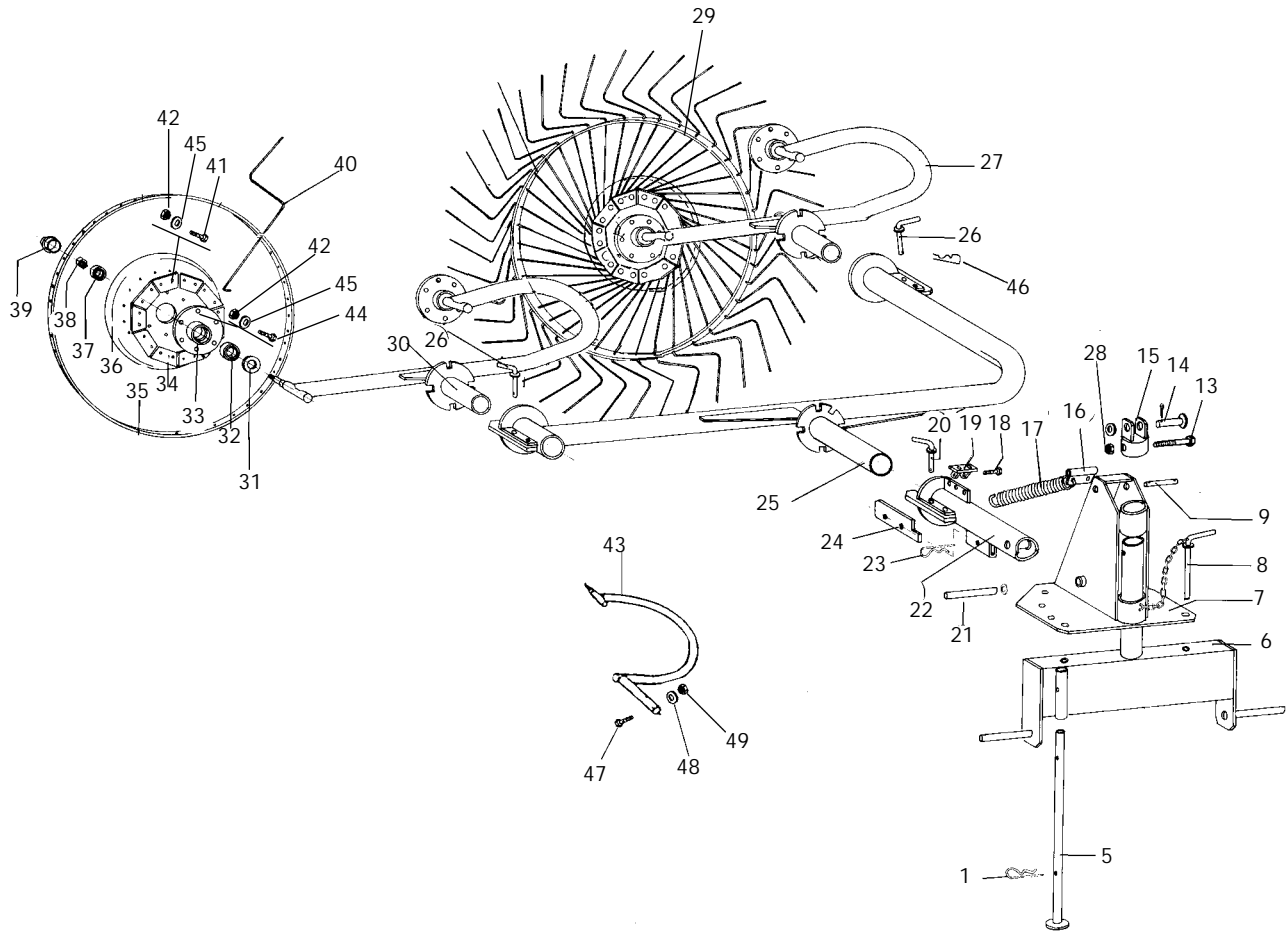

BEFCO

Parts Manual

RCO, RS2 Carts Hay Rake Cart

▶ Boom Frame ▶ 3 pt. Main Frame ▶ Cart Frame

RS2 - 02, 04, 05, 06
WHEEL RAKE FRAME

RS2 - 02, 04, 05, 06
WHEEL RAKE FRAME

ITEM #	PART #	DESCRIPTION	QTY.
1	004-1293	HAIRPIN COTTER	1
5	502-925B	STAND	1
6	502-926B	BASE	1
7	502-927B	FRAME HOLDER HITCH	1
8	502-928B	LOCKING PIN	1
9	502-929B	SPRING HITCH PIN	1
13	003-0285	BOLT M 14 x 100	1
14	502-933B	TOP HITCH PIN	1
15	502-934B	TOP LINK SUPPORT	1
16	502-935B	UPPER SPRING CLIP	1
17	502-936B	SPRING	2
18	002-3265	BOLT 12 x 40	1
19	502-937B	LOWER SPRING CLIP	1
20	502-938B	LOCKING PIN	1
21	502-939B	FRAME HOLDER HITCH PIN	1
22	502-940B	PIVOT HOUSING	1
23	004-1293	HAIRPIN COTTER	1
24	502-941B	FRAME LOCK PLATE	1
25	502-943B	FRAME FOR 4 WHEEL	-
	502-944B	FRAME FOR 5 WHEEL	-
	502-945B	FRAME FOR 6 WHEEL	-

RS2 - 02, 04, 05, 06
WHEEL RAKE FRAME

RS2 - 02, 04, 05, 06
WHEEL RAKE FRAME

ITEM #	PART #	DESCRIPTION	QTY.
26	502-946B	LOCKING PIN	-
27	502-947B	ARM COMPLETE W/HUB (RIGHT)	-
	502-948B	ARM COMPLETE W/HUB (LEFT)	-
28	003-0358	NUT M14 STOVER	-
29	502-949B	WHEEL COMPLETE (RIGHT)	-
	502-950B	WHEEL COMPLETE (LEFT)	-
30	502-951B	ARM WITHOUT HUB (RIGHT)	-
	502-952B	ARM WITHOUT HUB (LEFT)	-
31	502-218B	DUST SEAL RING	-
32	502-219B	BEARING 30205	-
33	502-223B	HUB	-
34	502-221B	TINE CLIP	-
35	502-227B	OUTER WHEEL	-
36	502-226B	INNER WHEEL	-
37	502-224B	BEARING 30204	-
38	502-953B	NUT SELFLOCK	-
39	502-225B	DUST CAP	-
40	502-228B	TOOTH	-
41	502-220B	BOLT M10X25 CARRIAGE	-
42	009-0150	NUT M10 HEX	-
43	502-954B	SINGLE WHEEL SUPPORT RT(5 STAR)	-
	503-242B	SINGLE WHEEL SUPPORT LT (5 STAR)	-
44	003-3176	BOLT 10X25	-
45	000-1280	LOCK WASHER M10	-
46	009-1507	HAIRPIN COTTER	-
47	003-0285	BOLT 14X100	1
48	000-1104	LOCKWASHER	1
49	000-1019	NUT M14	1