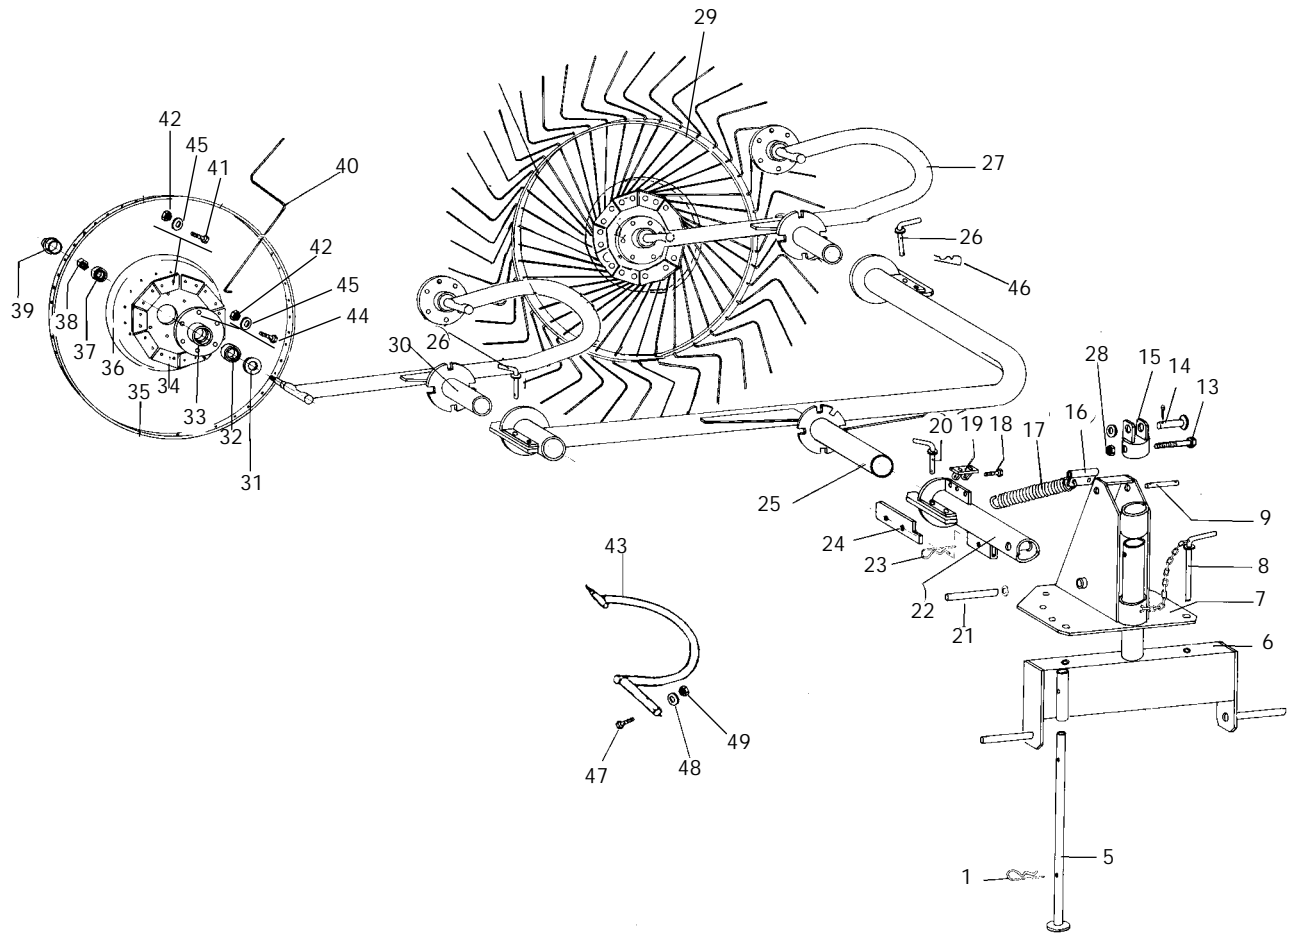

BEFCO

Parts Manual

RCO, RS2 Carts Hay Rake Cart

▶ Boom Frame ▶ 3 pt. Main Frame ▶ Cart Frame

RS2 - 02, 04, 05, 06
WHEEL RAKE FRAME

RS2 - 02, 04, 05, 06
WHEEL RAKE FRAME

ITEM #	PART #	DESCRIPTION	QTY.
1	004-1293	HAIRPIN COTTER	1
5	502-925B	STAND	1
6	502-926B	BASE	1
7	502-927B	FRAME HOLDER HITCH	1
8	502-928B	LOCKING PIN	1
9	502-929B	SPRING HITCH PIN	1
13	003-0285	BOLT M 14 x 100	1
14	502-933B	TOP HITCH PIN	1
15	502-934B	TOP LINK SUPPORT	1
16	502-935B	UPPER SPRING CLIP	1
17	502-936B	SPRING	2
18	002-3265	BOLT 12 x 40	1
19	502-937B	LOWER SPRING CLIP	1
20	502-938B	LOCKING PIN	1
21	502-939B	FRAME HOLDER HITCH PIN	1
22	502-940B	PIVOT HOUSING	1
23	004-1293	HAIRPIN COTTER	1
24	502-941B	FRAME LOCK PLATE	1
25	502-943B	FRAME FOR 4 WHEEL	-
	502-944B	FRAME FOR 5 WHEEL	-
	502-945B	FRAME FOR 6 WHEEL	-

RS2 - 02, 04, 05, 06
WHEEL RAKE FRAME

RS2 - 02, 04, 05, 06
WHEEL RAKE FRAME

ITEM #	PART #	DESCRIPTION	QTY.
26	502-946B	LOCKING PIN	-
27	502-947B	ARM COMPLETE W/HUB (RIGHT)	-
	502-948B	ARM COMPLETE W/HUB (LEFT)	-
28	003-0358	NUT M14 STOVER	-
29	502-949B	WHEEL COMPLETE (RIGHT)	-
	502-950B	WHEEL COMPLETE (LEFT)	-
30	502-951B	ARM WITHOUT HUB (RIGHT)	-
	502-952B	ARM WITHOUT HUB (LEFT)	-
31	502-218B	DUST SEAL RING	-
32	502-219B	BEARING 30205	-
33	502-223B	HUB	-
34	502-221B	TINE CLIP	-
35	502-227B	OUTER WHEEL	-
36	502-226B	INNER WHEEL	-
37	502-224B	BEARING 30204	-
38	502-953B	NUT SELFLOCK	-
39	502-225B	DUST CAP	-
40	502-228B	TOOTH	-
41	502-220B	BOLT M10X25 CARRIAGE	-
42	009-0150	NUT M10 HEX	-
43	502-954B	SINGLE WHEEL SUPPORT RT(5 STAR)	-
	503-242B	SINGLE WHEEL SUPPORT LT (5 STAR)	-
44	003-3176	BOLT 10X25	-
45	000-1280	LOCK WASHER M10	-
46	009-1507	HAIRPIN COTTER	-
47	003-0285	BOLT 14X100	1
48	000-1104	LOCKWASHER	1
49	000-1019	NUT M14	1