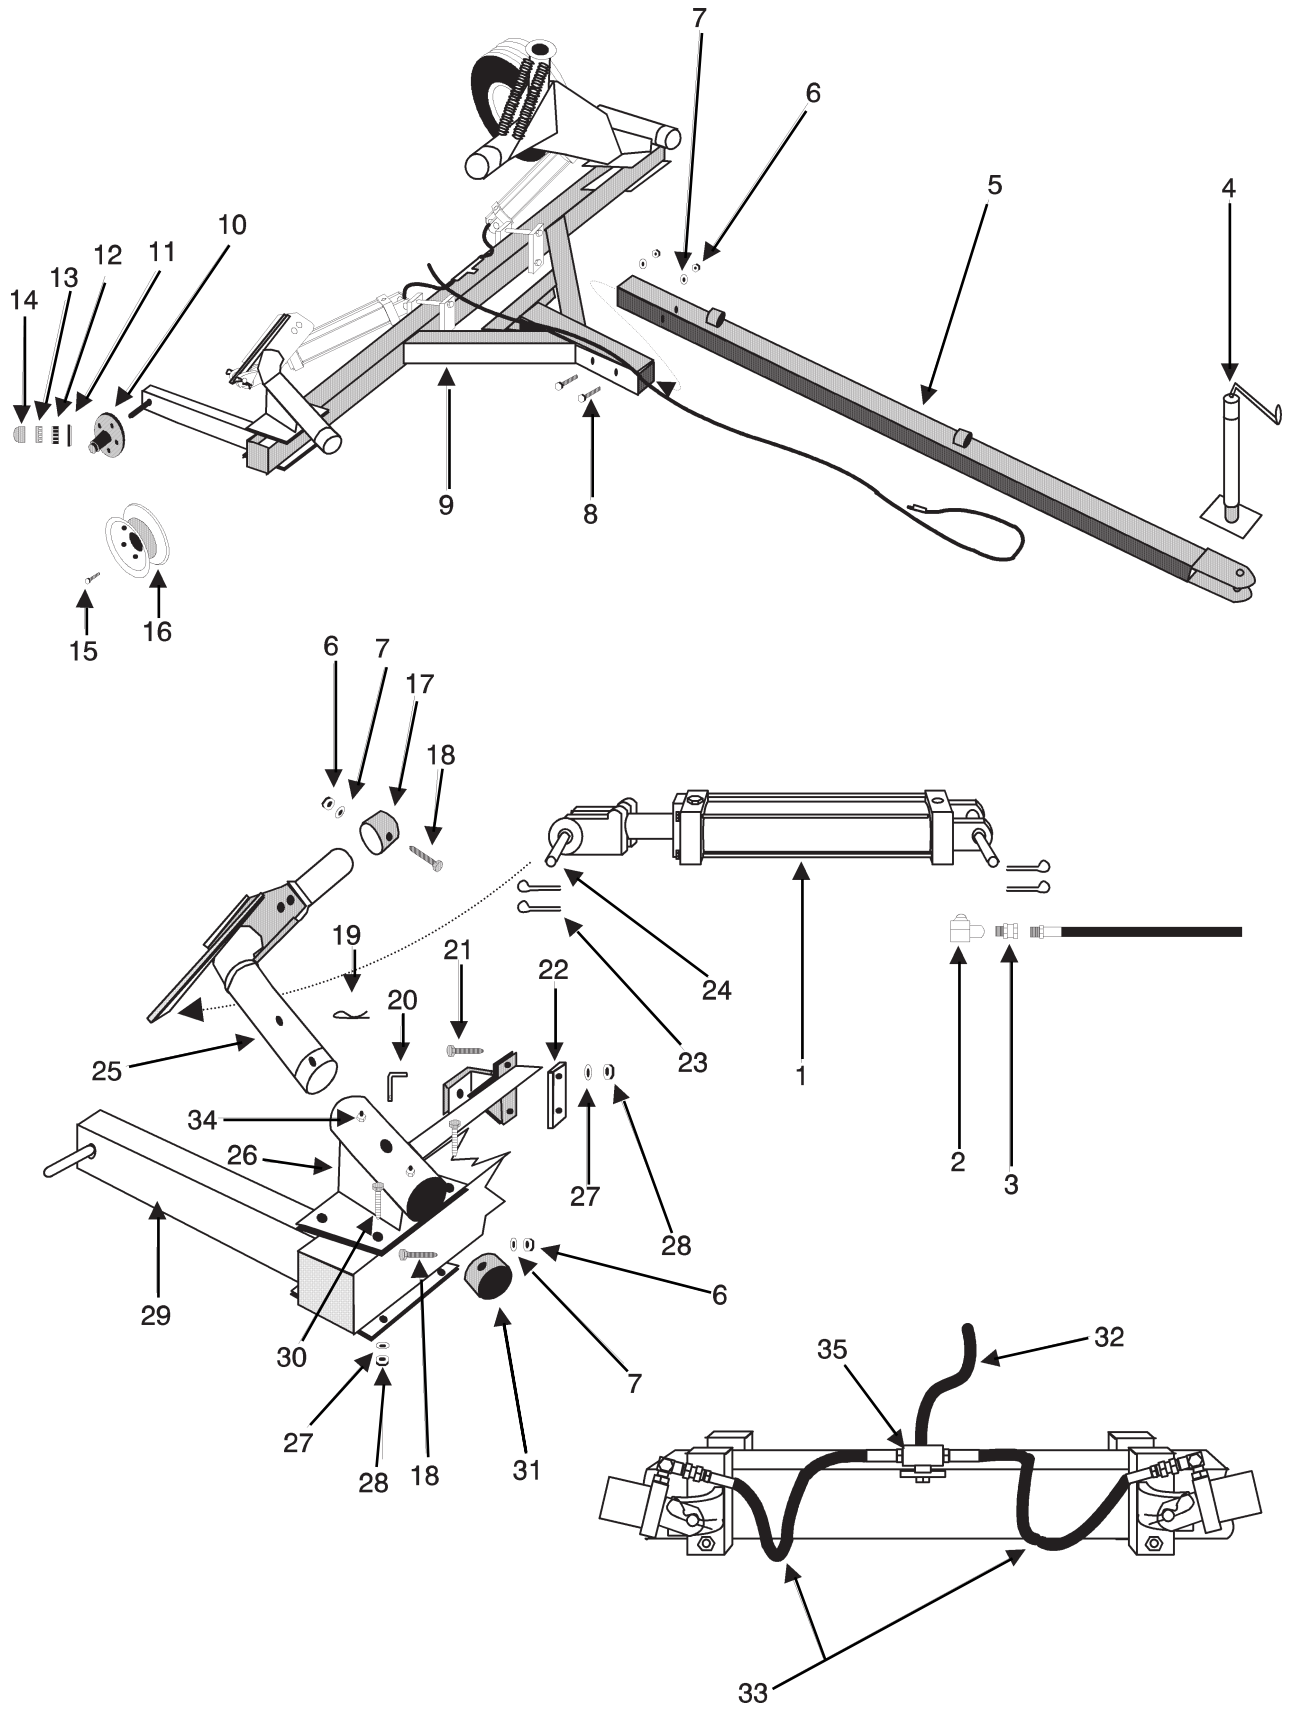

RC0 - 001
WHEEL RAKE CART

RC0 - 001
WHEEL RAKE CART

ITEM #	PART #	DESCRIPTION	QTY.
1	502-413B	HYDRAULIC CYLINDER	2
2	502-414B	RING ELBOW	2
3	502-415B	RESTRICTOR 1/32"	2
4	502-416B	JACK STAND	1
5	502-417B	TONGUE	1
6	502-418B	HEX NUT 1/2"	6
7	502-419B	LOCK WASHER 1/2"	6
8	502-420B	BOLT 1/2" X 4 1/2"	2
9	502-421B	MAIN FRAME	1
10	502-422B	HUB	2
11	502-097B	SEAL 12192TB	2
12	502-102B	BEARING L44610, L44649	4
13	502-423B	NUT	2
14	502-424B	CAP	2
15	502-425B	LUG BOLT	8
16	502-426B	RIM	2
17	502-427B	SPACER 2 1/2"	2
18	502-428B	BOLT 1/2" X 4"	4
19	502-429B	R CLIP	2
20	502-430B	TRANSPORT PIN	2
21	502-431B	BOLT 5/8" X 6 1/2"	4
22	502-432B	PLATE	2
23	502-433B	R CLIP	8
24	502-434B	CONNECTING PIN	4
25	502-435B	A FRAME SUPPORT RIGHT	1
	502-436B	A FRAME SUPPORT LEFT	1
26	502-437B	HYDRAULIC SUPPORT RIGHT	1
	502-438B	HYDRAULIC SUPPORT LEFT	1
27	502-439B	LOCK WASHER 5/8"	12
28	502-440B	HEX NUT 5/8"	12
29	502-441B	SPINDLE ARM RIGHT	1
	502-442B	SPINDLE ARM LEFT	1
30	502-443B	BOLT 5/8" X 6"	8
31	502-444B	SPACER 1 1/2"	2
32	502-445B	HYDRAULIC HOSE (LONG)	1
33	502-446B	HYDRAULIC HOSE (SHORT)	2
34	502-447B	GREASE FITTING 1/4" PRESS IN	4
35	502-448B	HYDRAULIC T-CONNECTOR	1