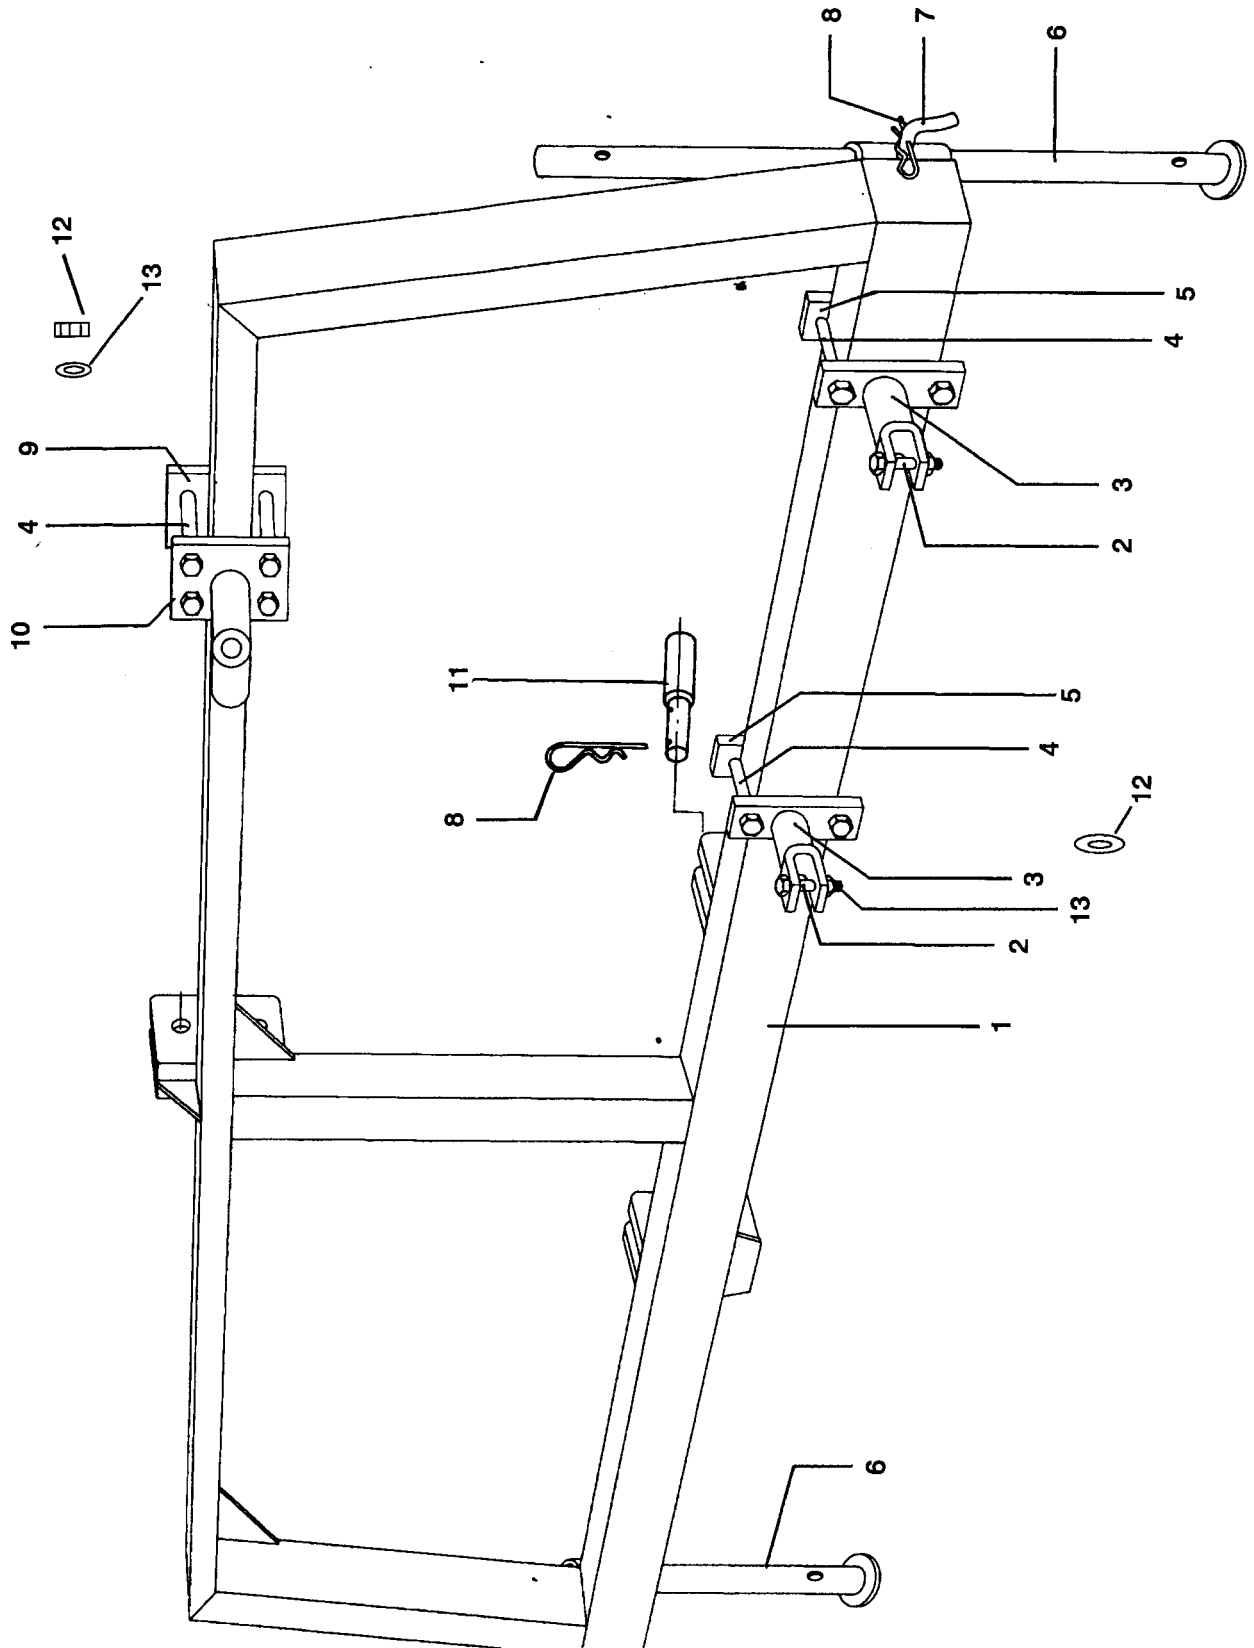

RS2 - 02, 04, 05, 06
WHEEL RAKE FRAME

RS2 - 02, 04, 05, 06
WHEEL RAKE FRAME

ITEM #	PART #	DESCRIPTION	QTY.
1	502-955B	MAIN FRAME	1
2	003-0277	BOLT 14X60	4
3	502-956B	LOWER BRACKET	4
4	003-0285	BOLT 14X100	16
5	502-957B	LOWER BRACKET PLATE	4
6	502-958B	STAND	2
7	502-959B	STAND LOCK PIN	2
8	004-1291	HAIRPIN COTTER	2
9	502-960B	UPPER BRACKET PLATE	2
10	502-961B	UPPER BRACKET	2
11	502-962B	HITCH PIN CAT 1-2	2
12	000-1020	LOCK WASHER	20
13	000-1019	NUT M14 HEX	20