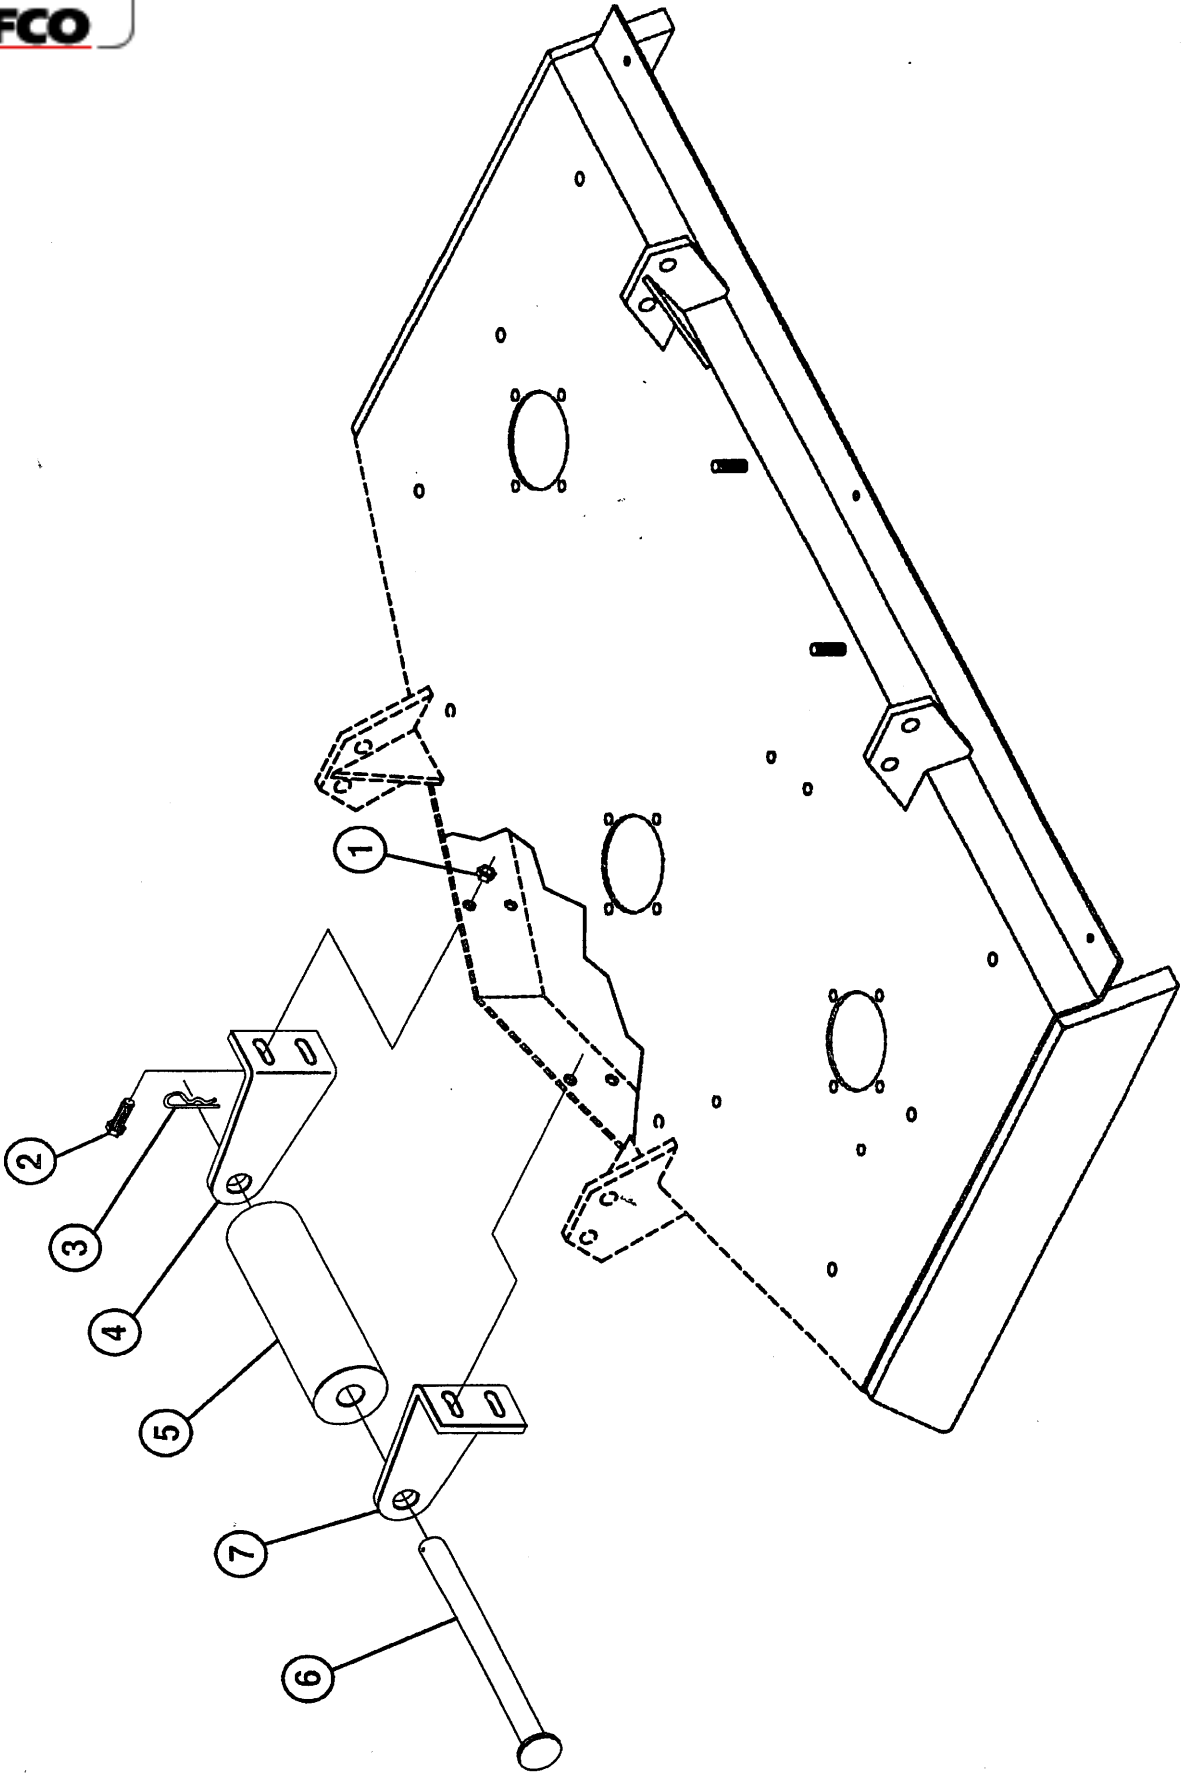

BEFCO

Parts Manual

Ez-Flex

Cyclone Ez-Flex Gang Grooming Mowers

▶ Central Frame	▶ Anti-scalp Roller	▶ Rear Deck Frame	▶ Side Deck Frame
▶ 3 pt. Hitch	▶ Mulching Kit	▶ Rear Deck Brackets	▶ Side Deck Brackets
▶ Unlocking Kit	▶ Main Driveline	▶ Rear Deck Components	▶ Side Deck Components
▶ Rope	▶ Deck Drivelines	▶ Rear Deck Wheel Arms	▶ Side Deck Wheel Arms
▶ Hydraulics			

EZ FLEX
ANTI-SCALP ROLLER

EZ FLEX
ANTI-SCALP ROLLER

ITEM #	BEFCO PART #	DESCRIPTION	QTY.
1	003-0156	NUT D. 10	4
2	000-6349	BOLT TE 10X20	4
3	011-2087	COTTER PIN D. 4X50	1
4	000-8923	ROLLER SUPPORT RT	1
5	004-4038	FRONT ROLLER	1
6	000-8929	ROLLER PIN	1
7	020-8924	ROLLER SUPPORT LT	1

EZ FLEX
CENTER WHEEL ARMS

EZ FLEX
CENTER WHEEL ARMS

BEFCO

ITEM #	PART #	DESCRIPTION	QTY.
1	018-2333	WHEEL ARM RT.	1
2	000-6586	SPACER 1"	8
3	000-1065	GREASE FITTING	4
4	000-6587	SPACER ½"	8
5	000-8783	LYNCH PIN	4
6	000-8785	WHEEL YOKE	4
7	000-8526	TIRE- HARD RUBBER	4
	000-8797	TIRE-PNEUMATIC	4
8	000-6615	BOLT TE 14 X 140	4
9	000-8528	SPACER	4
10	003-0358	NUT D.14	4
11	002-6185	BOLT TE 10X 90	6
12	003-0157	FLAT WASHER D.10	12
13	003-0156	NUT D. 10	6
14	028-2333	WHEEL ARM LT	1

EZ FLEX
SIDE DECK WHEEL ARMS

EZ FLEX
SIDE DECK WHEEL ARMS

ITEM #	BEFCO PART #	DESCRIPTION	QTY.
1	005-1772	WHEEL ARM	4
2	000-6586	SPACER 1"	8
3	000-1065	GREASE FITTING	4
4	000-6587	SPACER ½"	8
5	002-6185	BOLT TE 10X90	6
6	000-8783	LYNCHPIN	4
7	000-8785	WHEEL YOKE	4
8	000-8526	TIRE- HARD RUBBER	4
	000-8797	TIRE- PNEUMATIC	4
9	000-6615	BOLT TE 14X140	4
10	000-8520	SPACER	4
11	003-0358	NUT D.14	4
12	003-0157	FLAT WASHER D. 10	12
13	003-0156	NUT D.10	6