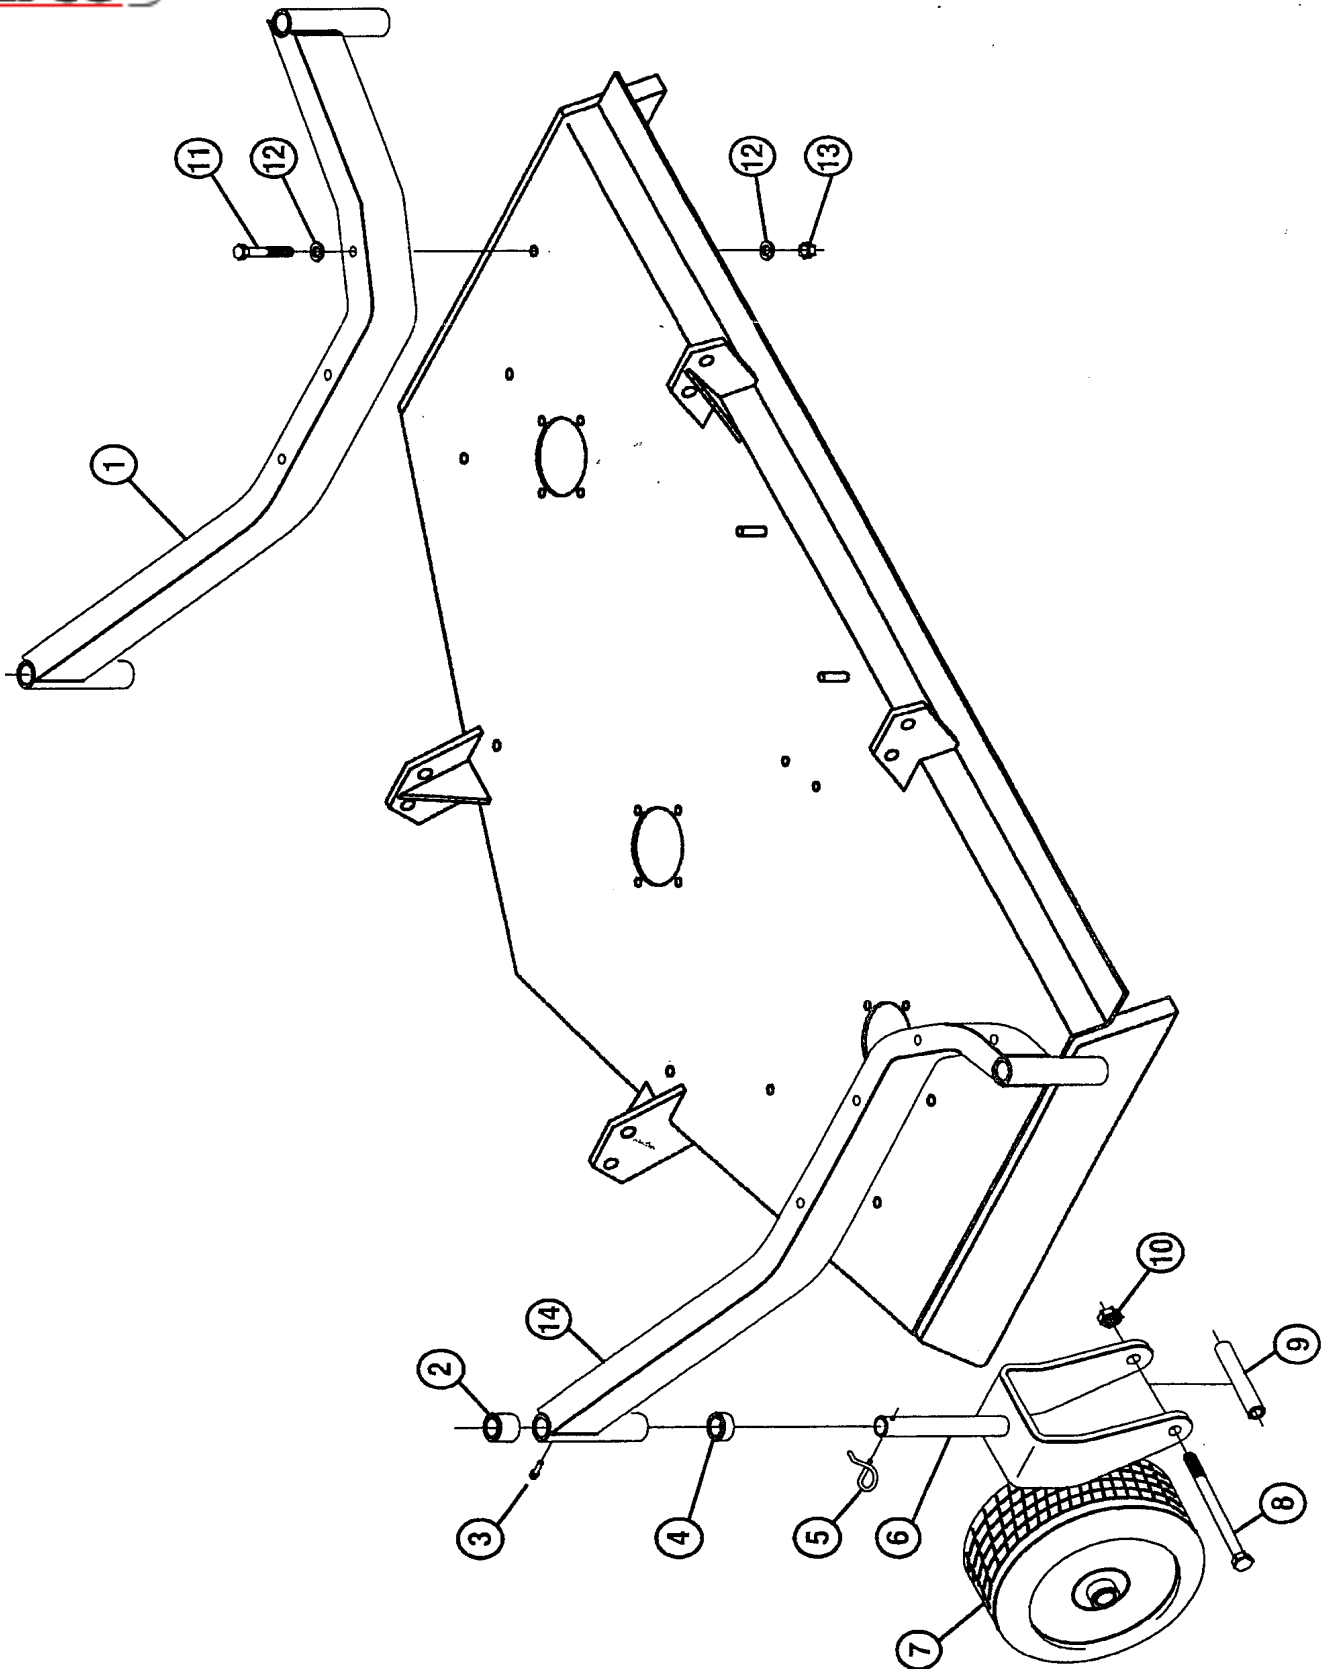

BEFCO

Parts Manual

Ez-Flex

Cyclone Ez-Flex Gang Grooming Mowers

▶ Central Frame	▶ Anti-scalp Roller	▶ Rear Deck Frame	▶ Side Deck Frame
▶ 3 pt. Hitch	▶ Mulching Kit	▶ Rear Deck Brackets	▶ Side Deck Brackets
▶ Unlocking Kit	▶ Main Driveline	▶ Rear Deck Components	▶ Side Deck Components
▶ Rope	▶ Deck Drivelines	▶ Rear Deck Wheel Arms	▶ Side Deck Wheel Arms
▶ Hydraulics			

EZ FLEX
ANTI-SCALP ROLLER

EZ FLEX
ANTI-SCALP ROLLER

ITEM #	BEFCO PART #	DESCRIPTION	QTY.
1	003-0156	NUT D. 10	4
2	000-6349	BOLT TE 10X20	4
3	011-2087	COTTER PIN D. 4X50	1
4	000-8923	ROLLER SUPPORT RT	1
5	004-4038	FRONT ROLLER	1
6	000-8929	ROLLER PIN	1
7	020-8924	ROLLER SUPPORT LT	1

EZ FLEX
CENTER WHEEL ARMS

EZ FLEX
CENTER WHEEL ARMS

BEFCO

ITEM #	PART #	DESCRIPTION	QTY.
1	018-2333	WHEEL ARM RT.	1
2	000-6586	SPACER 1"	8
3	000-1065	GREASE FITTING	4
4	000-6587	SPACER ½"	8
5	000-8783	LYNCH PIN	4
6	000-8785	WHEEL YOKE	4
7	000-8526	TIRE- HARD RUBBER	4
	000-8797	TIRE-PNEUMATIC	4
8	000-6615	BOLT TE 14 X 140	4
9	000-8528	SPACER	4
10	003-0358	NUT D.14	4
11	002-6185	BOLT TE 10X 90	6
12	003-0157	FLAT WASHER D.10	12
13	003-0156	NUT D. 10	6
14	028-2333	WHEEL ARM LT	1