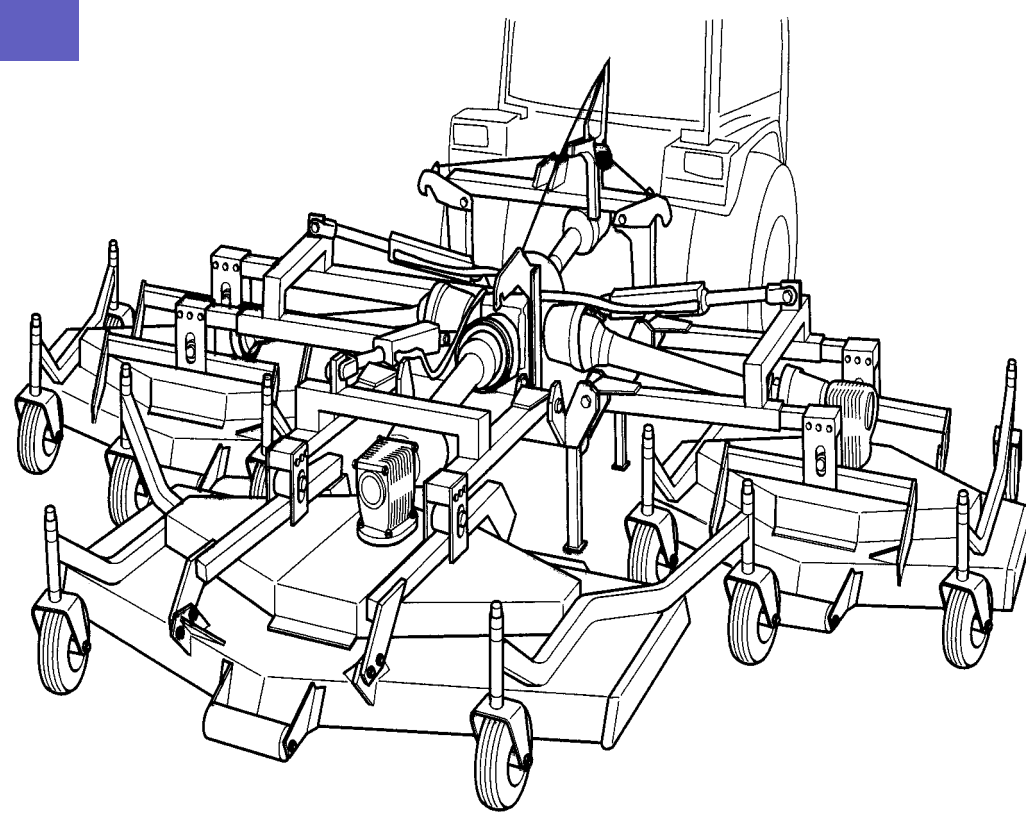

BEFCO

Parts Manual

Ez-Flex

Cyclone Ez-Flex Gang Grooming Mowers

▶ Central Frame	▶ Anti-scalp Roller	▶ Rear Deck Frame	▶ Side Deck Frame
▶ 3 pt. Hitch	▶ Mulching Kit	▶ Rear Deck Brackets	▶ Side Deck Brackets
▶ Unlocking Kit	▶ Main Driveline	▶ Rear Deck Components	▶ Side Deck Components
▶ Rope	▶ Deck Drivelines	▶ Rear Deck Wheel Arms	▶ Side Deck Wheel Arms
▶ Hydraulics			

EZ FLEX
ANTI-SCALP ROLLER

EZ FLEX
ANTI-SCALP ROLLER

ITEM #	BEFCO PART #	DESCRIPTION	QTY.
1	003-0156	NUT D. 10	4
2	000-6349	BOLT TE 10X20	4
3	011-2087	COTTER PIN D. 4X50	1
4	000-8923	ROLLER SUPPORT RT	1
5	004-4038	FRONT ROLLER	1
6	000-8929	ROLLER PIN	1
7	020-8924	ROLLER SUPPORT LT	1

EZ FLEX
CENTER WHEEL ARMS

EZ FLEX
CENTER WHEEL ARMS

BEFCO

ITEM #	PART #	DESCRIPTION	QTY.
1	018-2333	WHEEL ARM RT.	1
2	000-6586	SPACER 1"	8
3	000-1065	GREASE FITTING	4
4	000-6587	SPACER ½"	8
5	000-8783	LYNCH PIN	4
6	000-8785	WHEEL YOKE	4
7	000-8526	TIRE- HARD RUBBER	4
	000-8797	TIRE-PNEUMATIC	4
8	000-6615	BOLT TE 14 X 140	4
9	000-8528	SPACER	4
10	003-0358	NUT D.14	4
11	002-6185	BOLT TE 10X 90	6
12	003-0157	FLAT WASHER D.10	12
13	003-0156	NUT D. 10	6
14	028-2333	WHEEL ARM LT	1