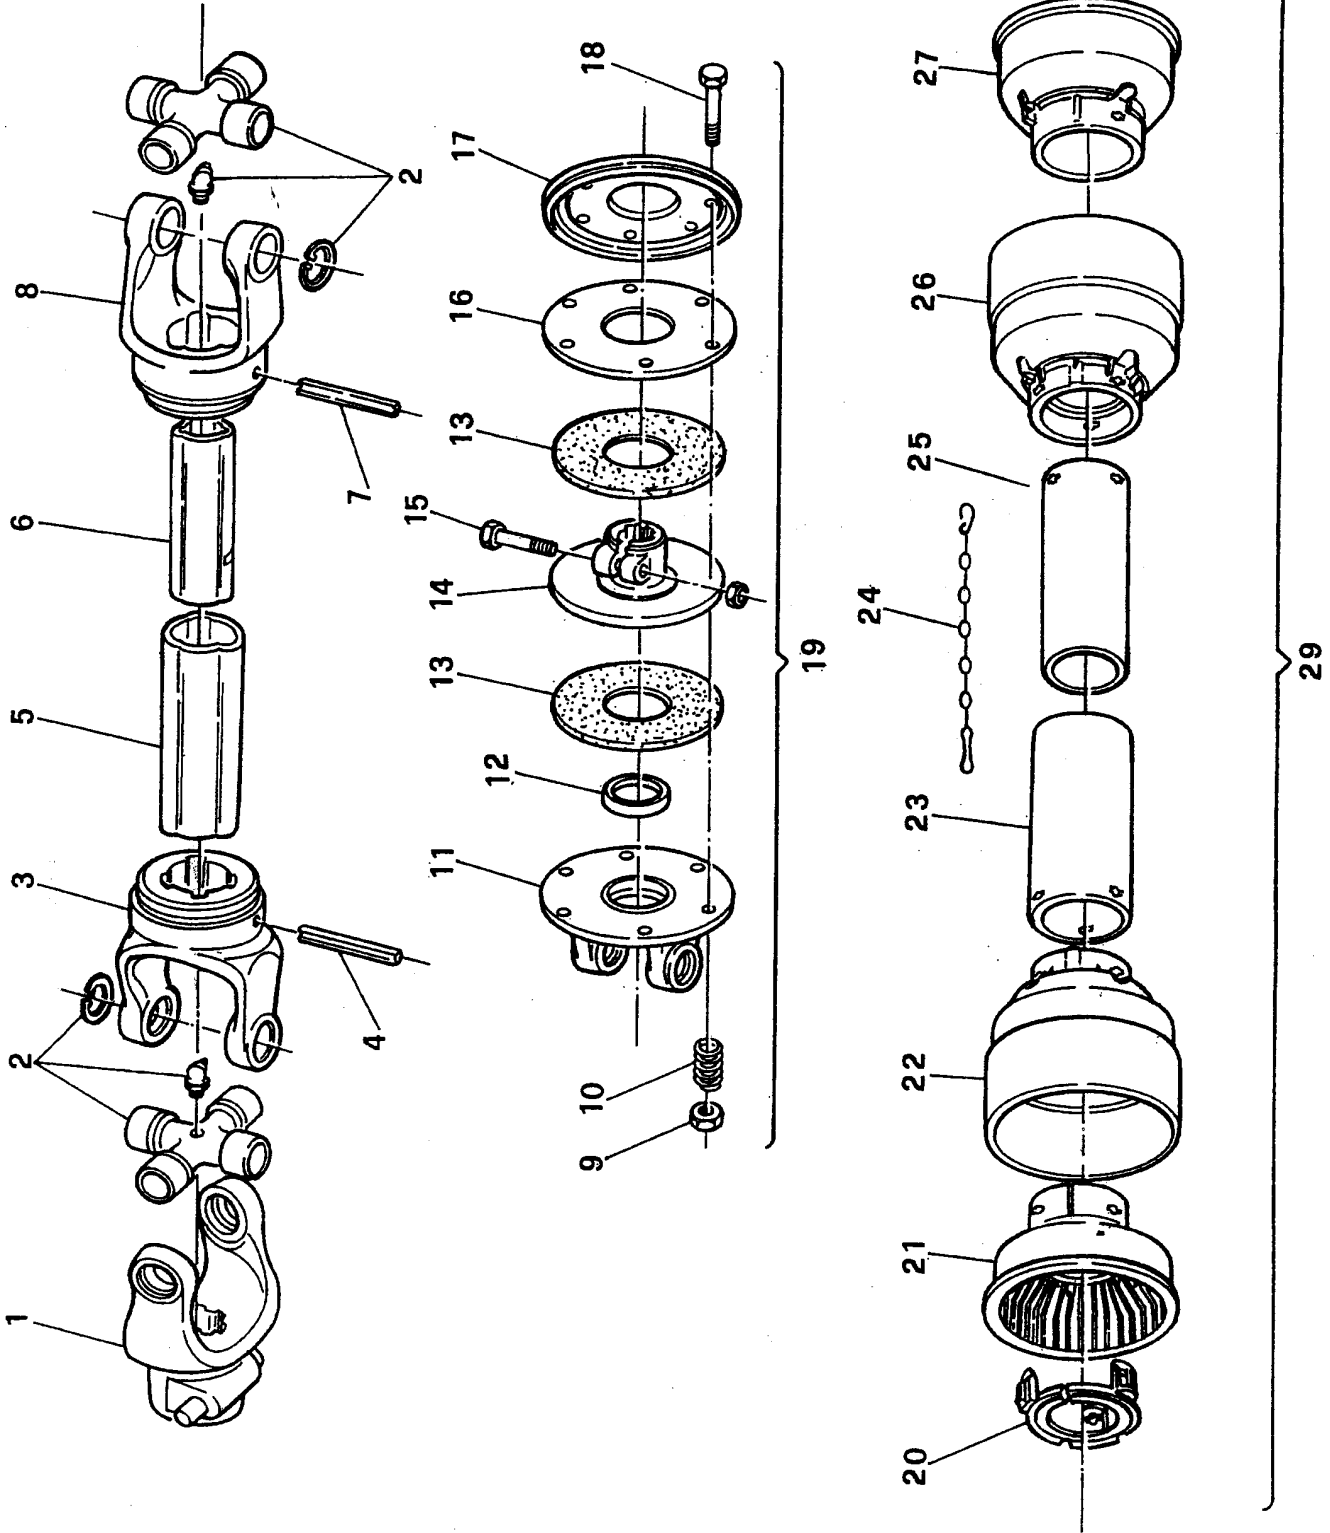

MAIN
DRIVELINE

MAIN
DRIVELINE

ITEM #	PART #	DESCRIPTION	QTY.
1	026-001E	PTO Yoke	1
2	016-130E	Cross and Bearing	2
3	1706027C	Female Yoke	1
4	003-2207	Roll Pin 10 x 80	1
5	160-209E	Female Shaft	1
6	160-109E	Male Shaft	1
7	000-016E	Roll Pin 10 x 70	1
8	1706029C	Male Yoke	1
9	001-4106	Lock Nut M10	8
10	014-022E	Spring	8
11	1706005C	Yoke Slip Clutch	1
12	1705009C	Bushing	1
13	1805010C	Friction Disc	2
14	1705005C	Body Slip Clutch	1
15	6761270C	Bolt and Nut 12 x 70	2
16	1135008C	Outer Flange	1
17	1135007C	Outer Cone	1
18	001-5236	Bolt 10 X 80	8
19	1346018C	Complete Slip Clutch	1
20	1786009C	Locking Ring Outer	1
21	1786010C	Outer Tube Rigid Cone	1
22	1786013C	Outer Cone	1
23	1775040C	Female Tube Shield	1
24	016-025E	Chain	2
25	1874040C	Male Tube Shield	1
26	1786012C	Inner Cone	1
27	1786011C	Inner Tube Rigid Cone	1
28	1786008C	Locking Ring Inner	1
29	90SC6040C	Complete Shielding	1
	050-0448	Driveline Complete	1