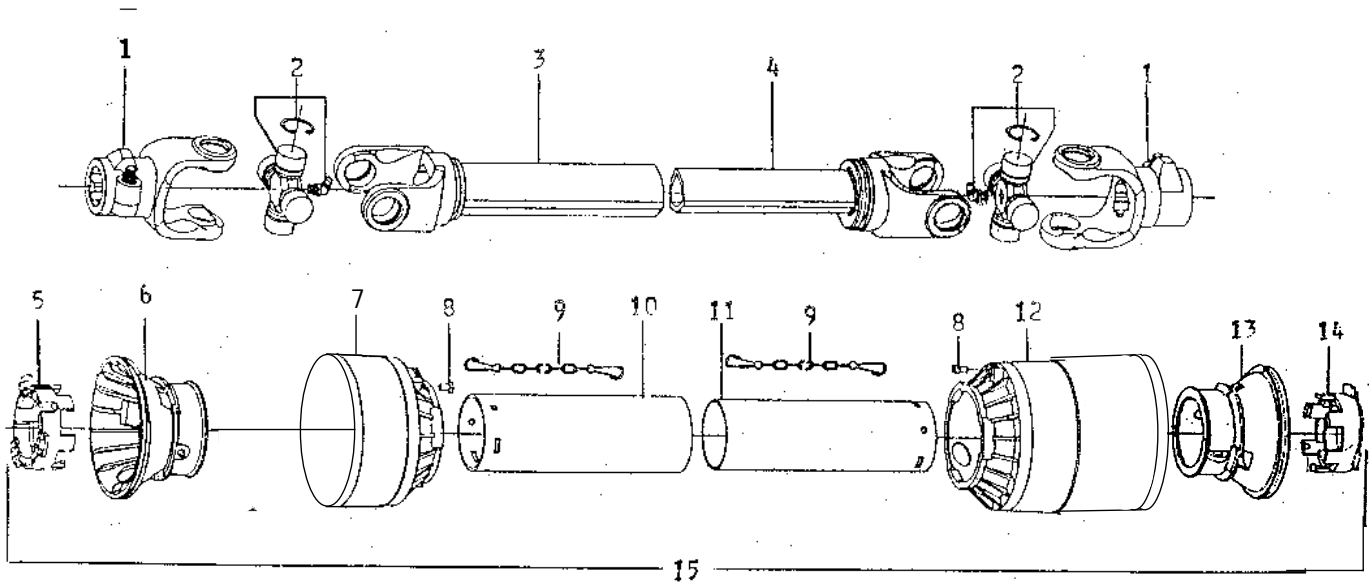

DECK
DRIVELINE

DECK
DRIVELINE

ITEM #	PART #	DESCRIPTION	QTY.
1	022-001E	Yoke Assembly	1
2	012-130E	Cross Assembly	2
3	1942045C	Outer Tube with Yoke	1
4	1952047C	Inner Tube with Yoke	1
5	1784210C	Tube Bearing Outer	1
6	1784201C	Outer Tube Rigid Cone	1
7	1784203C	Outer Cone	1
8	1784212C	Pin for Stop Rotation	2
9	016-025E	Anti-Rotation Chain	2
10	1773043C	Outer Tube	1
11	1872043C	Inner Tube	1
12	1784205C	Soft Cone	1
13	1784202C	Inner Tube Rigid Cone	1
14	1784211C	Tube Bearing Inner	1
15	9442444	Shield Complete	1
	8600200	PTO Complete	1