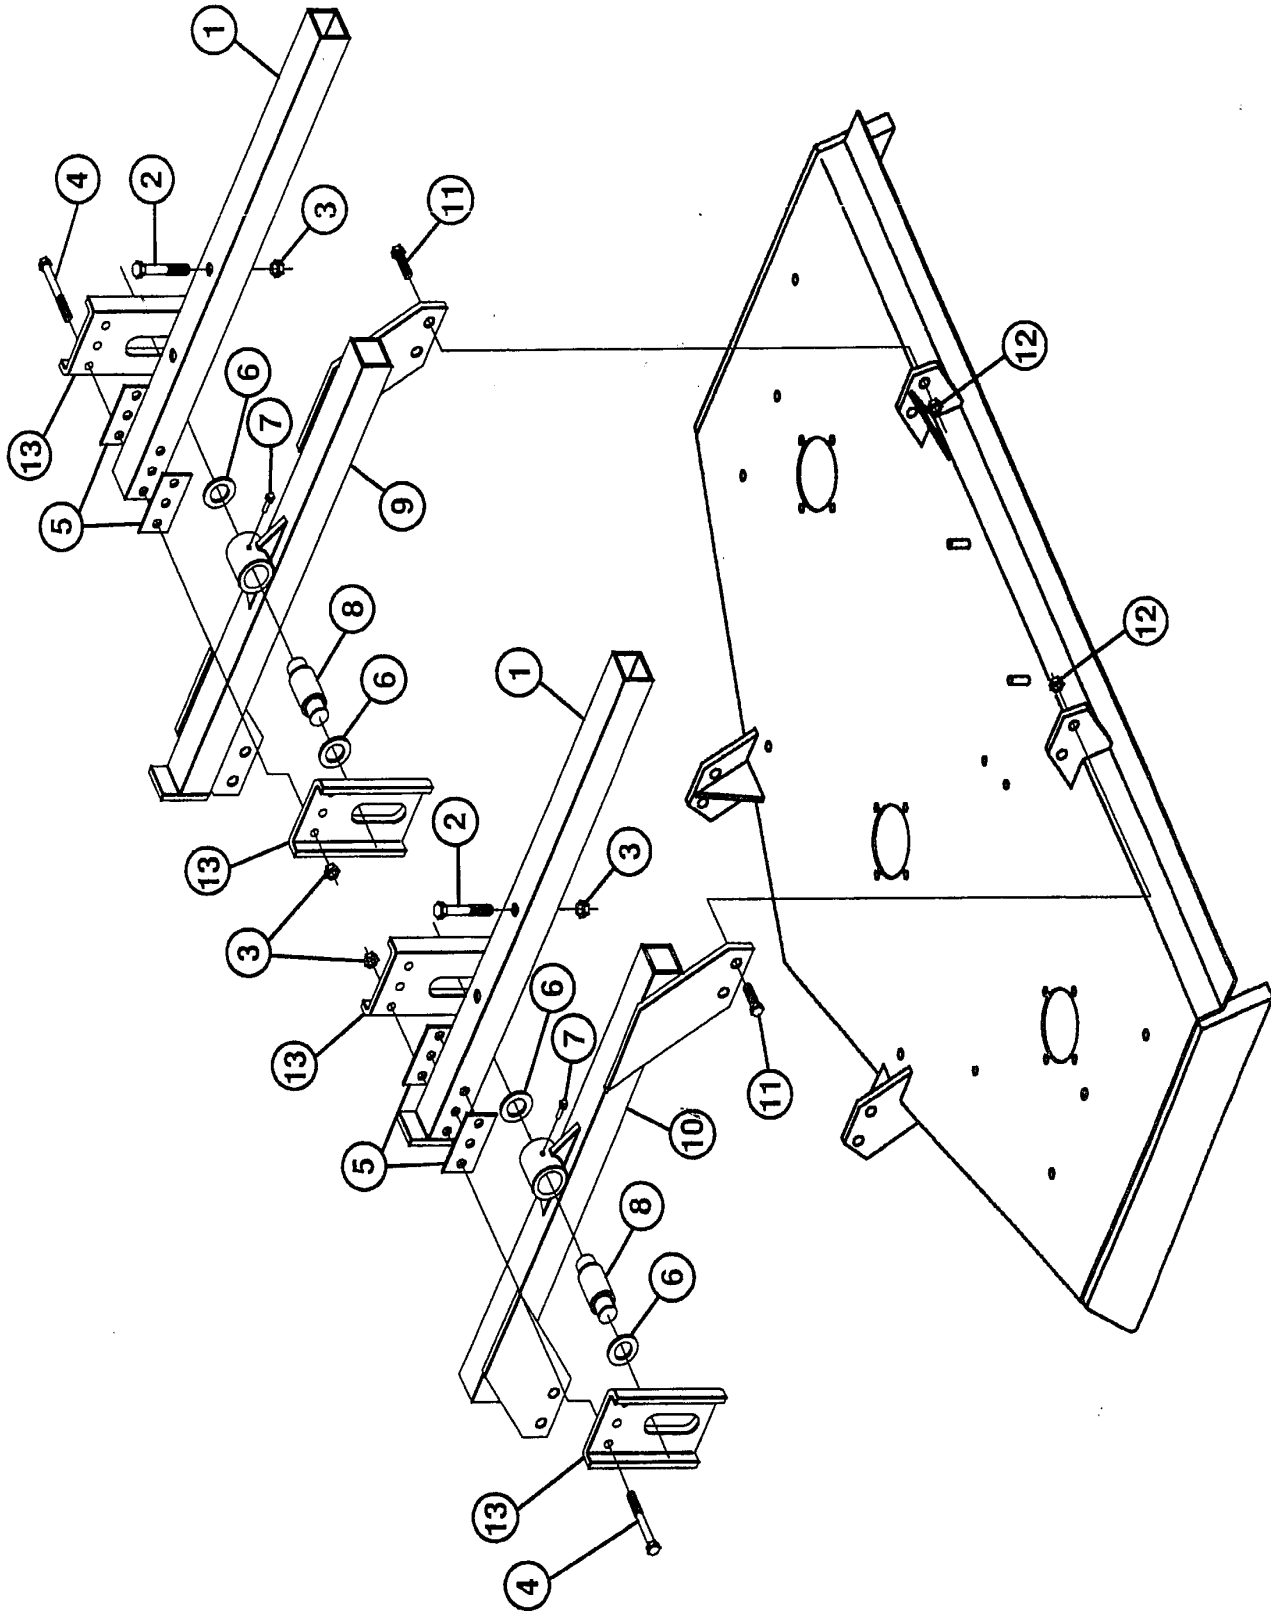

BEFCO

Parts Manual

Ez-Flex

Cyclone Ez-Flex Gang Grooming Mowers

▶ Central Frame	▶ Anti-scalp Roller	▶ Rear Deck Frame	▶ Side Deck Frame
▶ 3 pt. Hitch	▶ Mulching Kit	▶ Rear Deck Brackets	▶ Side Deck Brackets
▶ Unlocking Kit	▶ Main Driveline	▶ Rear Deck Components	▶ Side Deck Components
▶ Rope	▶ Deck Drivelines	▶ Rear Deck Wheel Arms	▶ Side Deck Wheel Arms
▶ Hydraulics			

EZ FLEX
ANTI-SCALP ROLLER

EZ FLEX
ANTI-SCALP ROLLER

ITEM #	BEFCO PART #	DESCRIPTION	QTY.
1	003-0156	NUT D. 10	4
2	000-6349	BOLT TE 10X20	4
3	011-2087	COTTER PIN D. 4X50	1
4	000-8923	ROLLER SUPPORT RT	1
5	004-4038	FRONT ROLLER	1
6	000-8929	ROLLER PIN	1
7	020-8924	ROLLER SUPPORT LT	1

EZ FLEX
CENTER WHEEL ARMS

EZ FLEX
CENTER WHEEL ARMS

BEFCO

ITEM #	PART #	DESCRIPTION	QTY.
1	018-2333	WHEEL ARM RT.	1
2	000-6586	SPACER 1"	8
3	000-1065	GREASE FITTING	4
4	000-6587	SPACER ½"	8
5	000-8783	LYNCH PIN	4
6	000-8785	WHEEL YOKE	4
7	000-8526	TIRE- HARD RUBBER	4
	000-8797	TIRE-PNEUMATIC	4
8	000-6615	BOLT TE 14 X 140	4
9	000-8528	SPACER	4
10	003-0358	NUT D.14	4
11	002-6185	BOLT TE 10X 90	6
12	003-0157	FLAT WASHER D.10	12
13	003-0156	NUT D. 10	6
14	028-2333	WHEEL ARM LT	1

EZ FLEX
REAR FRAME BRACKETS

EZ FLEX
REAR FRAME BRACKETS

ITEM #	BEFCO PART #	DESCRIPTION	QTY.
1	008-2167	LIFT ARM	1
2	009-1495	BOT TE 12X80	2
3	003-0064	NUT D. 12	8
4	001-5122	BOLT TE 12X90	6
5	008-2174	LIFT ARM SHIM	4
6	000-3056	SHIM WASHER	4
7	000-1065	GREASE FITTING	2
8	005-8333	COUPLING PIN	2
9	018-2350	RIGHT HITCH	1
10	028-2350	LEFT HITCH	1
11	000-6578	BOLT TE 16X45	8
12	000-5581	NUT D. 16	8
13	008-2176	COUPLING PLATE	4