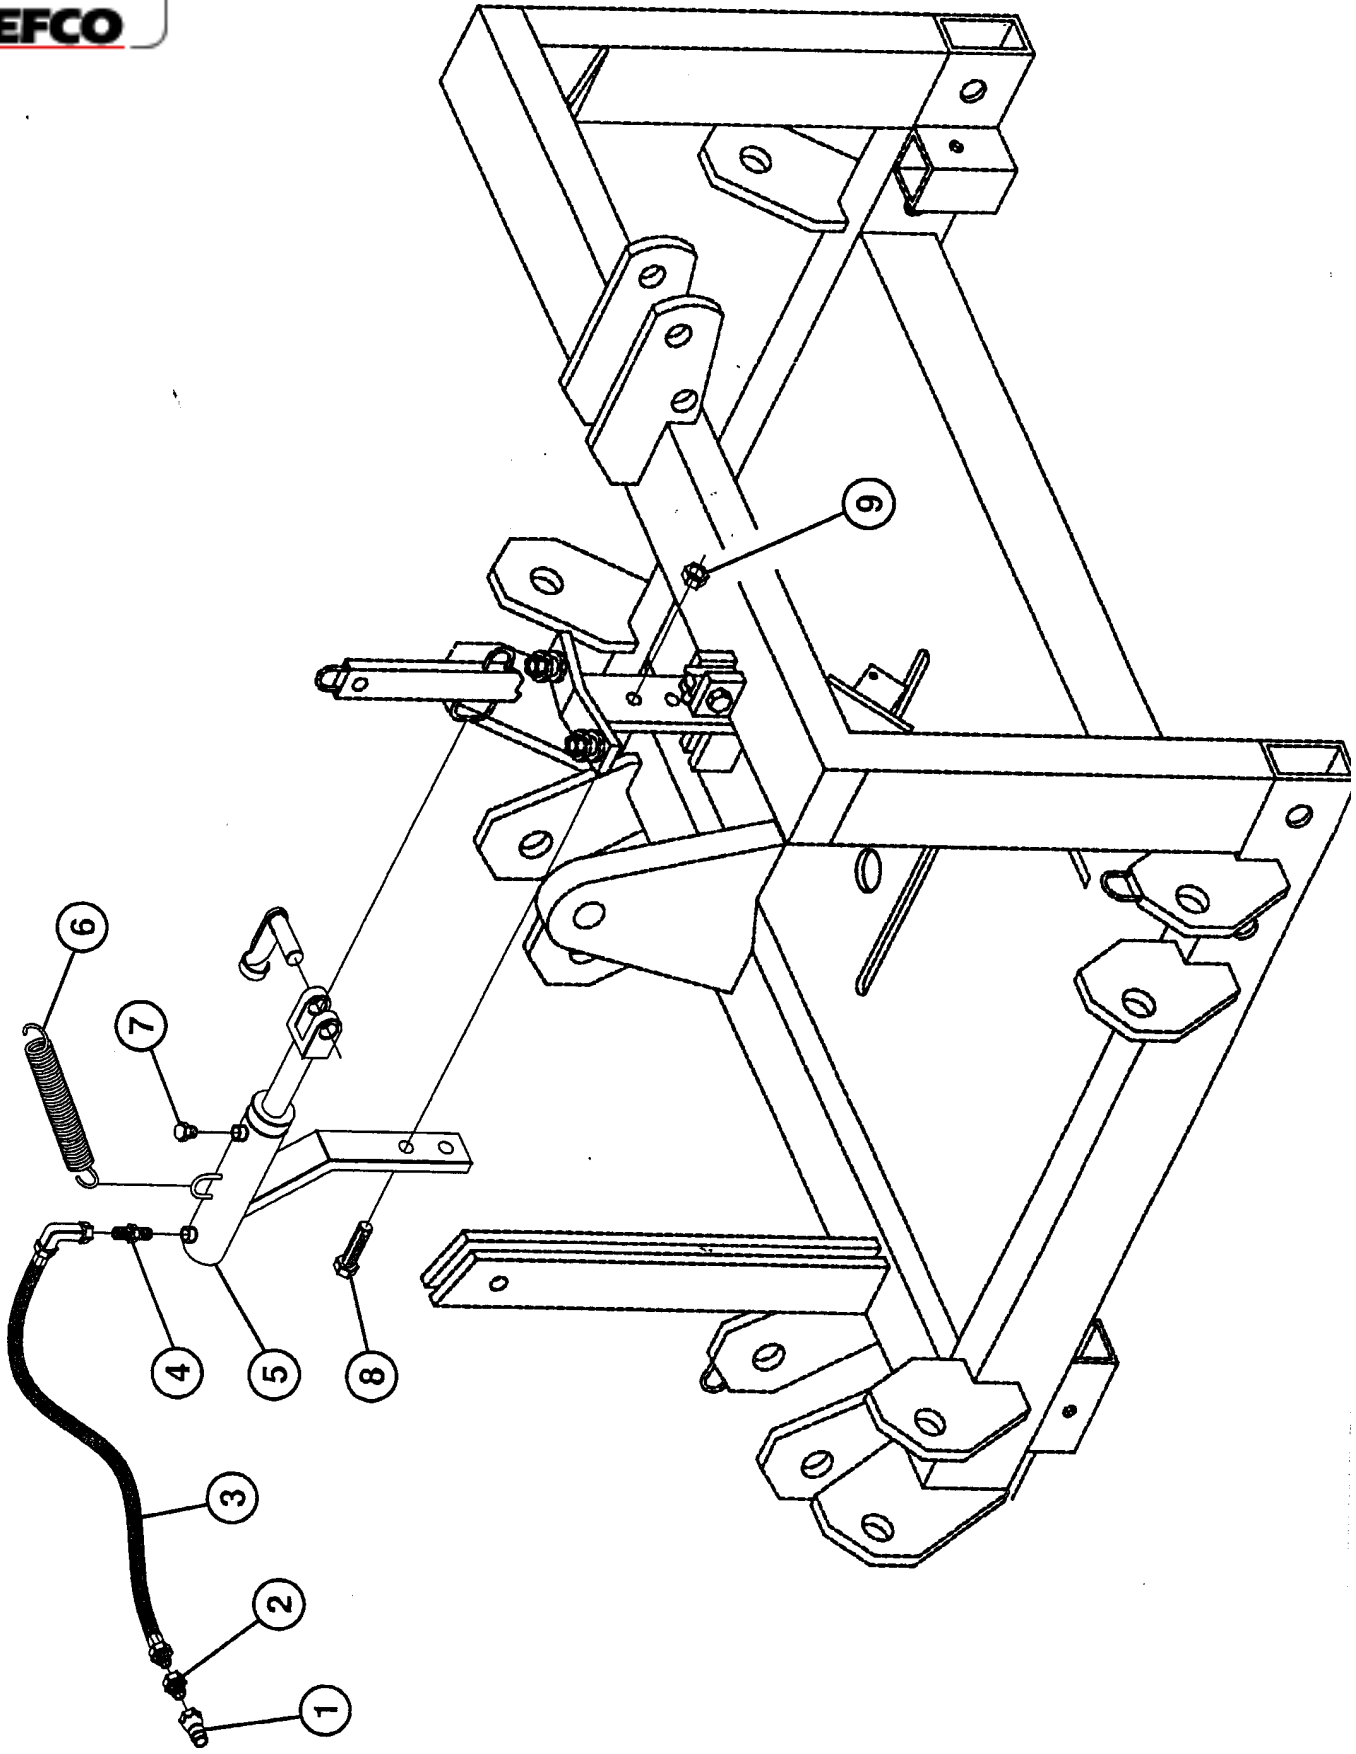

EZ FLEX
UNLOCK KIT

EZ FLEX
UNLOCK KIT

ITEM #	PART #	DESCRIPTION	QTY.
1	004-1871	QUICK CONNECT	1
2	008-2488	CONNECTOR	1
3	008-2486	HOSE- UNLOCK KIT	1
4	008-2484	CONNECTOR	1
5	008-2475	HYDRAULIC CYLINDER	1
6	000-8586	SPRING	1
7	008-2482	BREATHER	1
8	009-1281	BOLT TE 10X 35	2
9	003-0156	NUT D.10	2