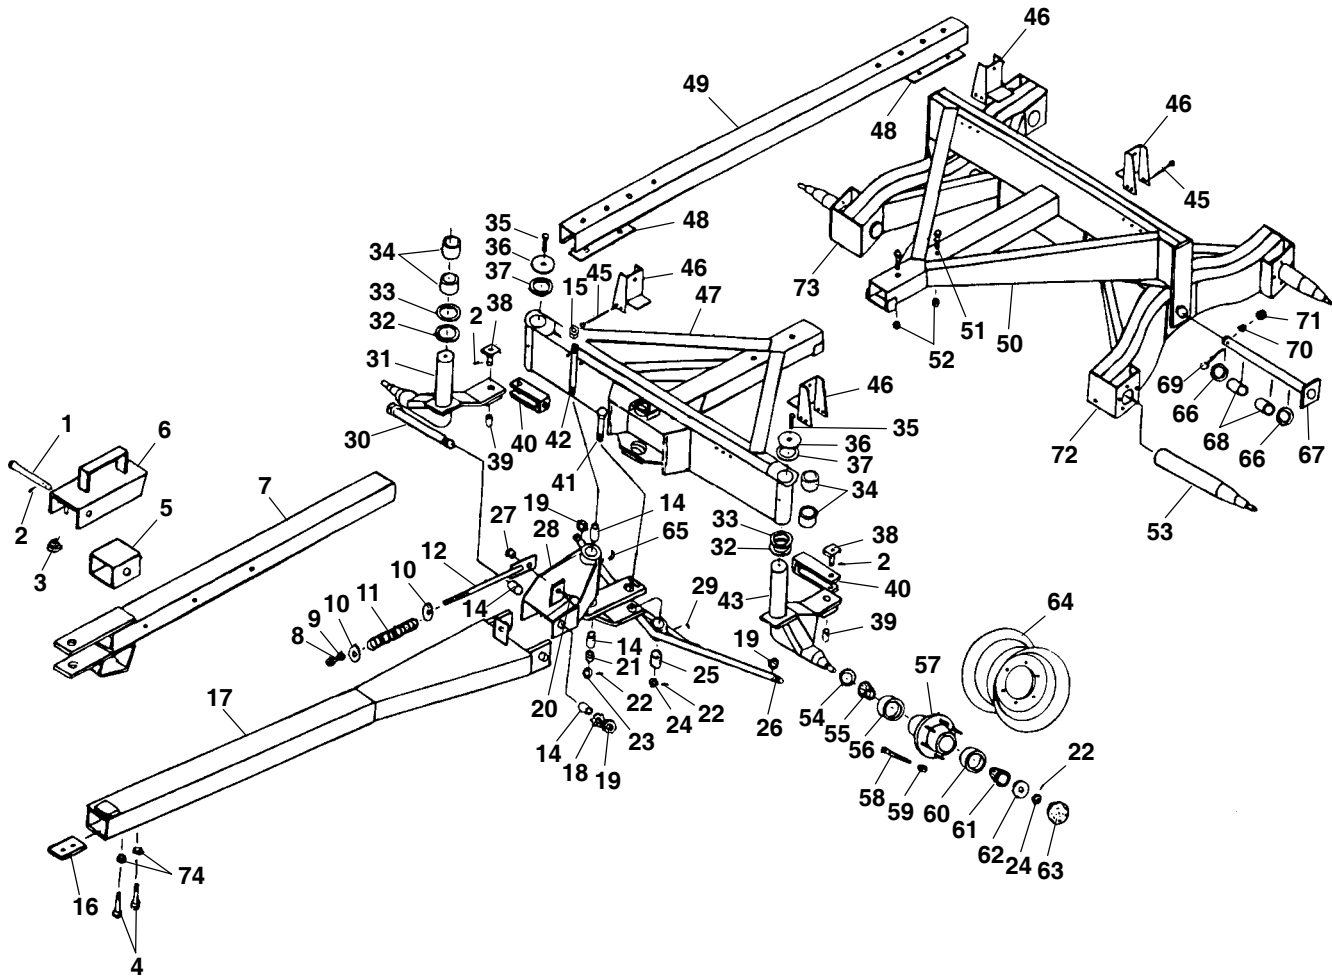

612 - RUNNING GEAR

612 - RUNNING GEAR

Ref. No.	Part No.	Description	Qty. Req.	Ref. No.	Part No.	Description	Qty. Req.
1	166548	PIN/CLEVIS 3/4 X 5	1	38	166557	PIN/CLEVIS	2
2	651160	CP EPSC 5/32X1-1/2	10	39	166149	BUSHING	2
3	166127	LATCH SPRING	1	40	166560	PIN/CLEVIS	2
4	650532	CS 5/8 X 1-1/2	2	41	166466	TIE ROD CENTER BOLT	1
5	166445	TELEPOLE STOP	1	42	166462	QUEEN PIN	1
6	166139	LATCH	1	43	166467	LH FRONT SPINDLE	1
7	166478	TELEPOLE	1	45	650742	CS 3/8 X 4	4
8	067823	HLN INST 5/8	1	46	166440	STAKE POCKET	4
9	651150	FW 5/8	1	47	166468	FRONT FRAME	1
10	166491	SPRING RETAINER	2	48	166469	REINFORCEMENT PLATE	2
11	166843	SPRING	1	49	166470	REACH	1
12	166405	ADJUSTMENT ROD	1	50	166582	BACK FRAME	1
14	166122	BUSHING	4	51	650163	CS 3/4 X 1-1/2	4
15	653116	HJN 1	4	52	073175	HLN TOP 3/4	4
16	166465	STOP BLOCK	1	53	166143	BACK SPINDLE	4
17	166448	POLE	1	54	053329	GREASE SEAL	6
18	610925	LW INT T 1	1	55	042163	WHEEL BEARING CONE	6
19	653116	HJN 1	4	56	042162	CUP/WHEEL BEARING	6
20	650844	CS 5/8 X 1-3/4	1	57	166133	HUB	6
21	166132	BUSHING	1	58	041879	WHEEL BOLT	36
22	651160	CP 5/32 X 1-1/2	10	59	047542	LUG NUT	36
23	650933	HN SLTD 1	1	60	520054	BEARING CUP	6
24	653119	HN SLTD 3/4 F2ZY	7	61	520201	BEARING CONE	6
25	166135	BUSHING	1	62	166913	WASHER 2 OD X 13/16 ID X 3/16	6
26	166424	TIE ROD	1	63	076586	HUB CAP	6
27	129311	HLN 5/8	1	64	112442	WHEEL 15 X 10 (USED W/12.5L X 15 TIRE)	6
28	166430	POLE PIVOT	1	65	076002	FITTING/GREASE 90 X 1/4-28 X 3/4	1
29	570009	FITTING/GREASE 45 X 1/4-28 X .81	1	66	166572	WASHER	4
30	166438	POLE PIN	1	67	166579	TANDEM PIN	2
31	166444	RH FRONT SPINDLE	1	68	166865	BUSHING 1-49/64 ID X 2 OD X 2	4
32	166128	BRONZE THRUST WASHER 1/8	2	69	650744	CS 1/2 X 4	2
33	166144	THRUST WASHER 1/16	2	70	654030	LW 1/2	2
34	166145	BUSHING	4	71	653018	HN 1/2	2
35	650490	CS 3/8 X 1	2	72	166580	LH TANDEM AXLE ASSEMBLY	1
36	166455	FRONT SPINDLE CAP	2	73	166581	RH TANDEM AXLE ASSEMBLY	1
37	166148	POLY WASHER	2	74	654032	LW 5/8	2