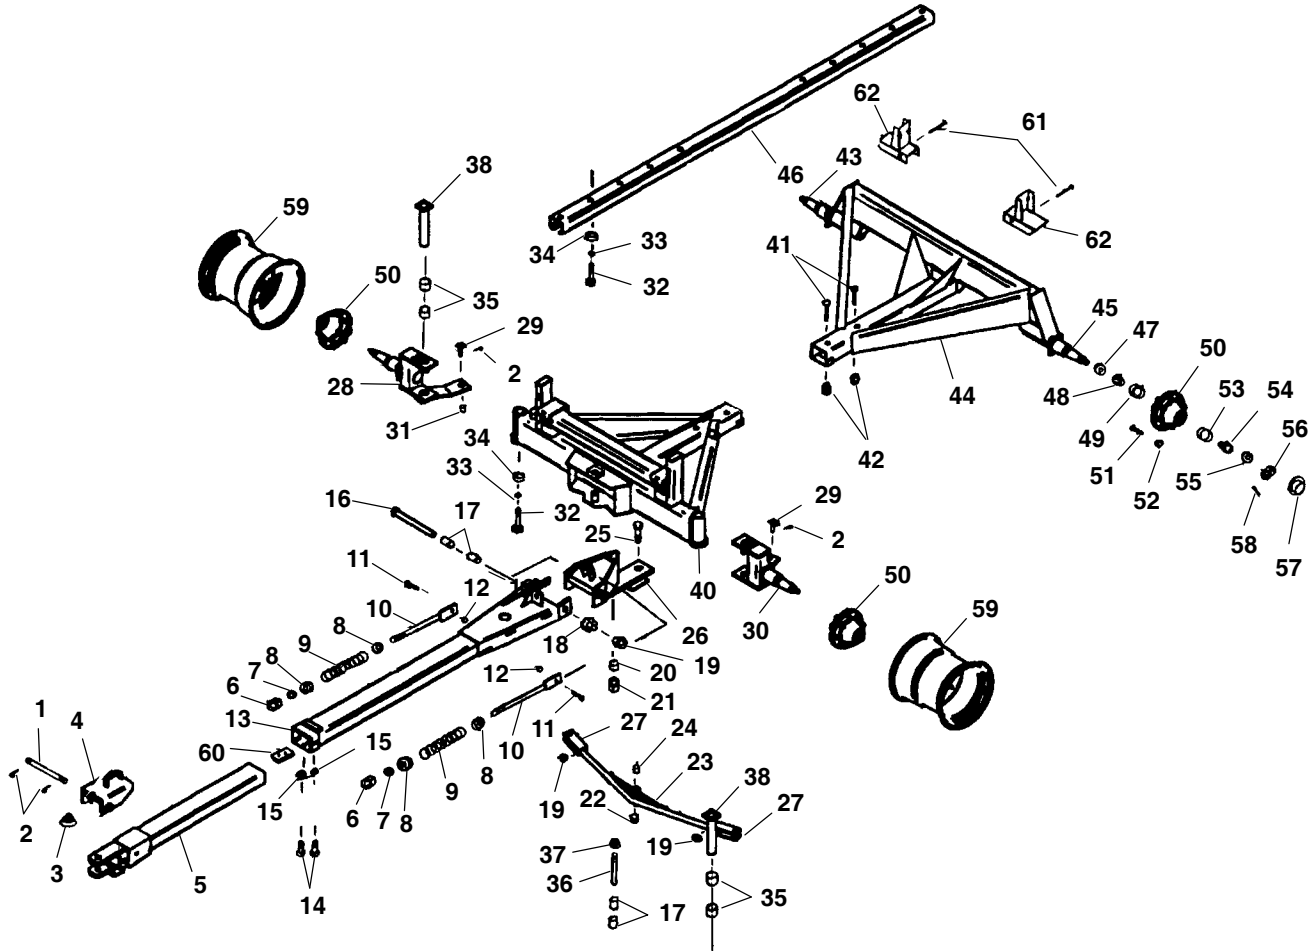

417 - RUNNING GEAR

417 - RUNNING GEAR

Ref. No.	Part No.	Description	Qty. Req.	Ref. No.	Part No.	Description	Qty. Req.
1	166136	LATCH CLEVIS PIN	1	34	166125	THRUST BEARING	2
2	651571	CP 5/32 X 2	6	35	166145	BUSHING	4
3	166127	LATCH SPRING	1	36	166464	STEERING PIN	1
4	166141	LATCH	1	37	653057	HJN 1-1/4	4
5	166453	TELEPOLE	1	38	166431	KING PINS	2
6	067823	HLN INST 5/8	2	40	166459	FRONT FRAME	1
7	651150	FW 5/8	2	41	651568	CS 1 X 2	4
8	166491	SPRING RETAINER	4	42	166528	LN 1	2
9	166843	SPRING	2	43	166432	BRAKE MOUNT	4
10	166405	ADJUSTMENT ROD	2	44	166460	BACK FRAME	1
11	650844	CS 5/8 X 1-3/4	2	45	166126	BACK SPINDLE	2
12	129311	LN 5/8	2	46	166441	OPTIONAL REACH	1
13	166451	POLE	1	47	166069	SEAL	4
14	650532	CS 5/8 X 1-1/2	2	48	083108	CONE BEARING	4
15	654032	LW 5/8	2	49	520013	BEARING CUP	4
16	166137	POLE BOLT	1	50	166072	HUB	4
17	166123	BUSHING 1-1/4 X 1-1/2 OD X 2	4	51	083107	WHEEL BOLT	32
18	651572	LW INT 1-1/4	1	52	079152	HN LUG 5/8	32
19	653057	HJN 1-1/4	4	53	042162	WHEEL BEARING CUP	4
20	166138	BUSHING 1-1/2 OD X 1-17/64 ID X 1	1	54	042163	WHEEL BEARING CONE	4
21	651381	HN SLTD 1-1/4 F2	1	55	166207	WASHER	4
22	650933	HN SLTD 1	1	56	650993	HN SLTD 1-1/4	4
23	166425	TIE ROD	1	57	003938	HUB CAP	4
24	166122	BUSHING	1	58	651573	CP EPSC 7/32 X 2	4
25	166426	TIE ROD CENTER BOLT	1	59	158063	WHEEL 16.1 X 16	4
26	166427	POLE PIVOT	1			(USED W/19L X 16.1 TIRE)	
27	166554	PIN/CLEVIS	2		158072	WHEEL 16.1 X 14	4
28	166457	RH FRONT SPINDLE	1			(USED W/16.5L X 16.1 TIRE)	
29	166555	PIN/CLEVIS	2		158061	WHEEL 22.5 X 13.5	4
30	166458	LH FRONT SPINDLE	1			(USED W/385 X 22.5 TIRE)	
31	166538	BUSHING/OIL LITE 1-1/4 X 1 X 1-1/4	2	60	166465	STOP BLOCK	1
32	650163	CS 3/4 X 1-3/4	2	61	650497	CS 1/2 X 5-1/2	2
33	650609	LW 3/4	2	62	166442	STAKE POCKET	2