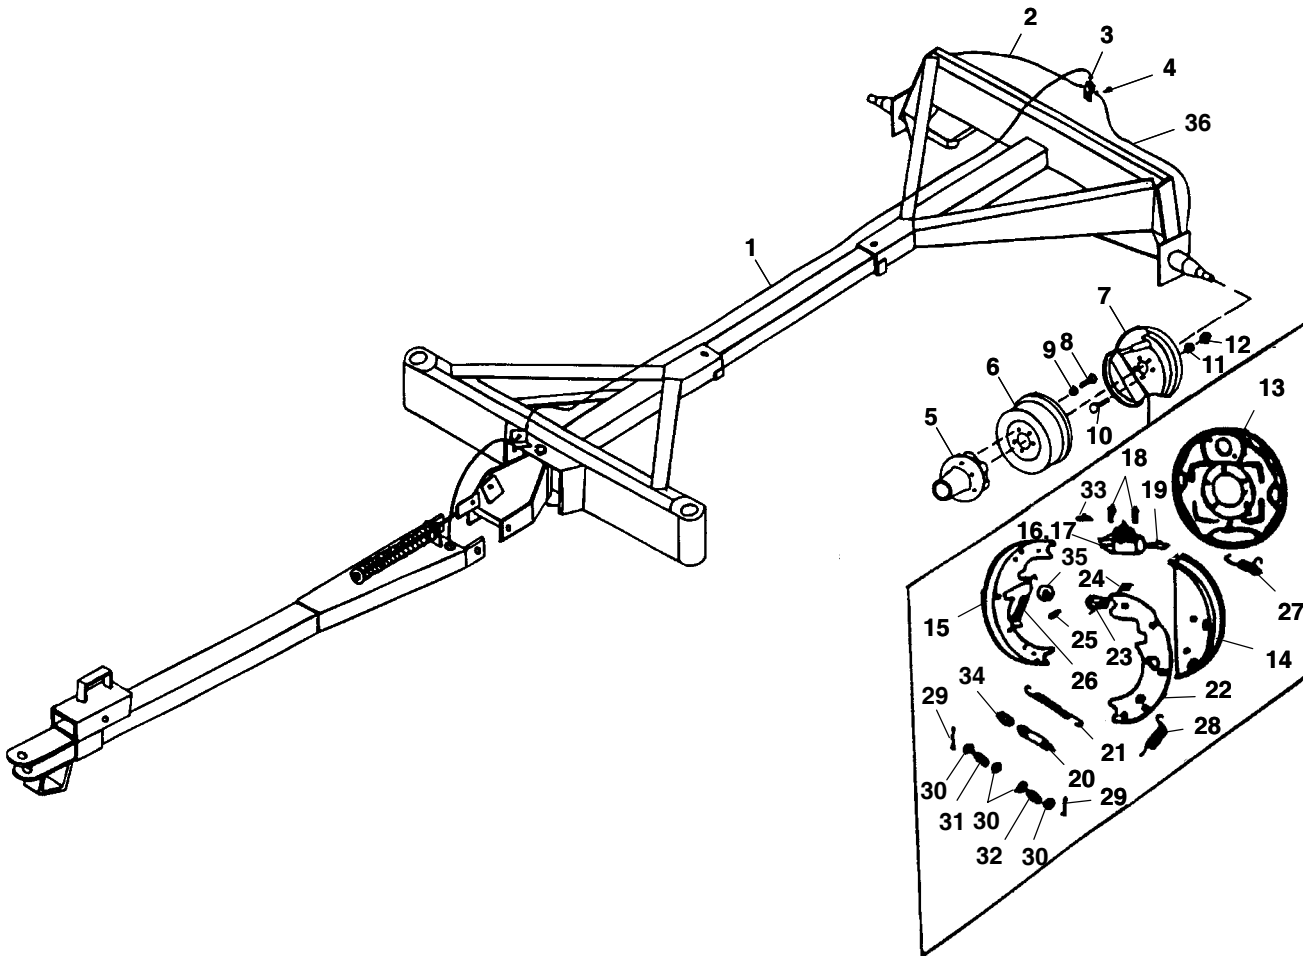

412 - RUNNING GEAR (BRAKE COMPONENTS)

Ref. No.	Part No.	Description	Qty. Req.	Ref. No.	Part No.	Description	Qty. Req.
1	166519	BRAKE LINE	1	19	604389	PUSH ROD	2
2	166532	BRAKE LINE 36	1	20	166543	ADJUSTING SCREW ASSEMBLY	2
3	115416	BRAKE LINE TEE	1	21	604390	SPRING/ADJ SCREW	2
4	650973	THWH TC USL 5/16 X 1	1	22	604381	SHOE LEVER	2
5	166529	HUB BRAKE VERNON	2	23	604399	TRAVEL LINK	2
6	604406	BRAKE DRUMS 2-1/2 X 13	2	24	071702	LN 5/16	4
7	166527	FREE BACKING BRAKE PLATE (LEFT) .	1	25	651196	CS 5/16 X 3/8	1
*	166526	FREE BACKING BRAKE PLATE (RIGHT)	1	26	600893	SPRING/RETRACTOR	2
8	651011	CS 1/2 X 1	12	27	604391	SPRING/FRT LEVER	2
9	654030	LW 1/2	12	28	604401	SPRING/FRT SHOE	2
10	651011	CS 1/2 X 1	10	29	604393	SHOE HOLD DOWN PIN	4
11	654030	LW 1/2	10	30	604394	SHOE HOLD DOWN CUP	8
12	653019	HN 1/2	10	31	604396	SPRING HOLD DOWN (BLACK)	4
13	610953	BACK PLATE ASSEMBLY	2	32	604395	SPRING HOLD DOWN (YELLOW)	4
14	604380	FRONT SHOE ASSEMBLY	2	33	600905	COVER PLATE	2
15	113247	REAR SHOE ASSEMBLY	2	34	604388	SOCKET	2
16	600889	WHEEL CYLINDER ASSEMBLY RH	1	35	166911	WASHER	4
17	600890	WHEEL CYLINDER ASSEMBLY LH	1	36	166567	BRAKE LINE 43-1/2	1
18	166863	CAP SCREW & LOCK WASHER	2				

* Not Shown