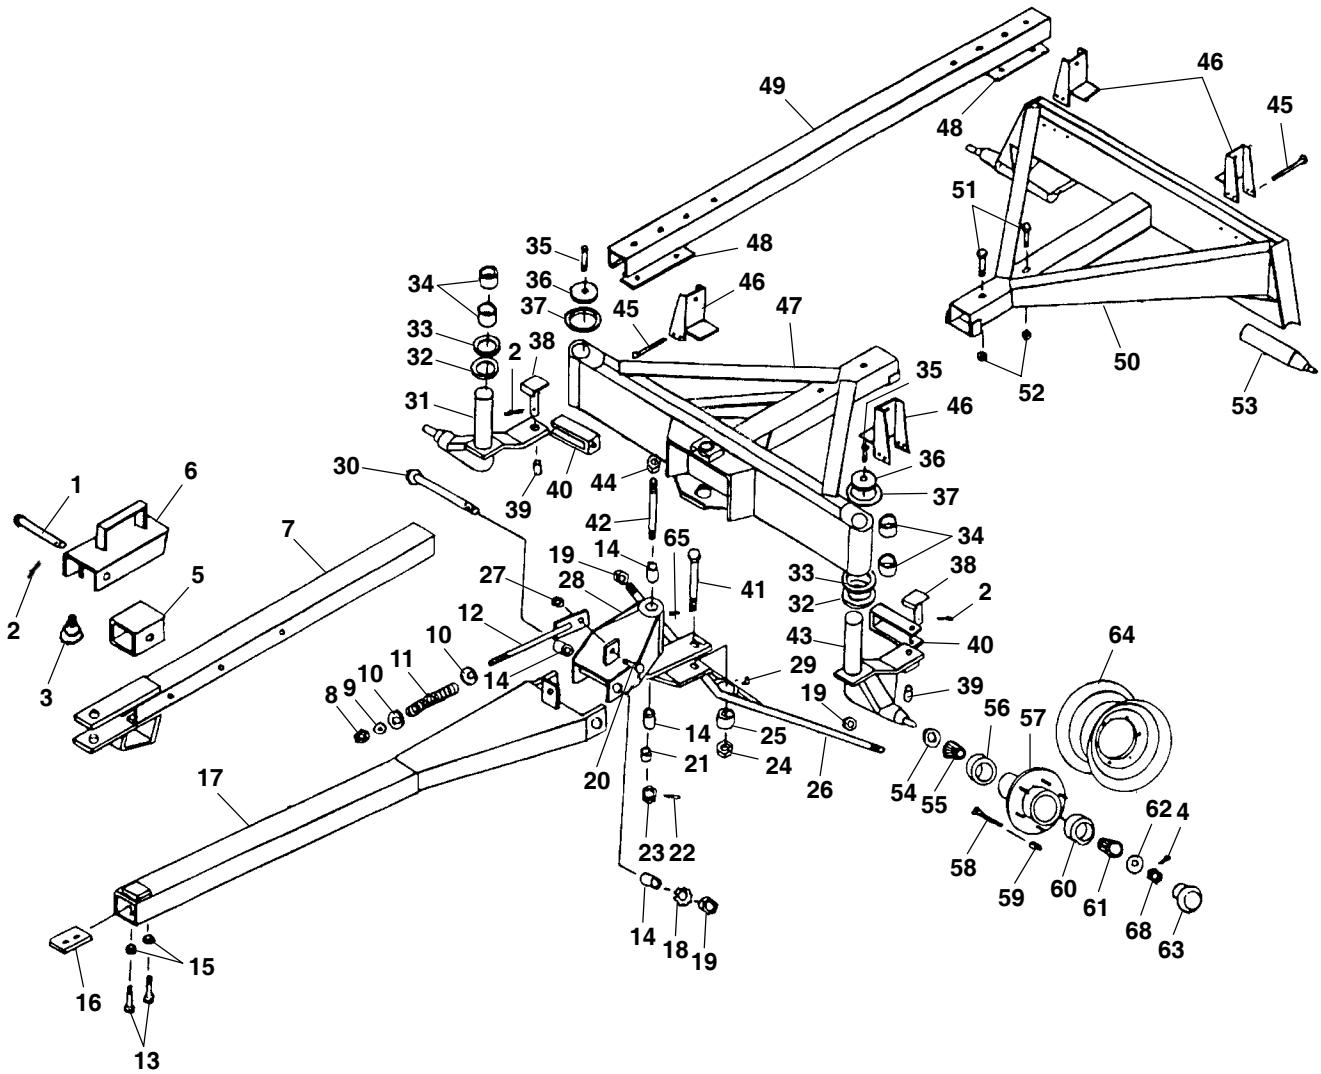

408 - RUNNING GEAR

408 - RUNNING GEAR

Ref. No.	Part No.	Description	Qty. Req.	Ref. No.	Part No.	Description	Qty. Req.
1	166548	PIN/CLEVIS 3/4 X 5	1	36	166490	FRONT SPINDLE CAP	2
2	651160	CP EPSC 5/32 X 1-1/2	8	37	166561	WASHER/SYNTHETIC (2-3/4 X 1-3/4 X 1/16)	2
3	166127	LATCH SPRING	1				
4	651571	CP 5/32 X 2	4	38	166557	PIN/CLEVIS	2
5	166445	TELEPOLE STOP	1	39	166149	BUSHING	2
6	166139	LATCH	1	40	166564	CLEVIS	2
7	166485	TELEPOLE	1	41	166466	TIE ROD CENTER BOLT	1
8	067823	HLN INST 5/8	1	42	166461	STEERING PIN	1
9	651150	FW 5/8	1	43	166492	LH FRONT SPINDLE	1
10	166491	SPRING RETAINER	2	44	653056	HJN 7/8	1
11	166843	SPRING	1	45	650742	CS 3/8 X 4	4
12	166405	ADJUSTMENT ROD	1	46	166440	STAKE POCKET	4
13	650532	CS 5/8 X 1-1/2	2	47	166493	FRONT FRAME	1
14	166172	BUSHING 57/64 X 1-1/8 X 2	4	48	166469	REINFORCEMENT PLATE	2
15	654032	LW 5/8	2	49	166494	REACH	1
16	166465	STOP BLOCK	1	50	166495	BACK FRAME	1
17	166447	POLE	1	51	650163	CS 3/4 X 1-3/4	4
18	651221	LW INT T 7/8	1	52	073175	HLN TOP 3/4	4
19	653056	HJN 7/8	4	53	166130	BACK SPINDLE	2
20	650844	CS 5/8 X 1-3/4	1	54	530009	OIL SEAL	4
21	166175	BUSHING 57/64 X 1-1/8 X 5/8	1	55	166196	TAPERED ROLLER BEARING	4
22	651571	CP 5/32 X 2	1	56	166114	INNER RACE	4
23	653102	HN SLTD 7/8	1	57	166115	HUB	4
24	653119	HN SLTD 3/4 F2ZY	1	58	046000	WHEEL BOLT	24
25	166135	BUSHING	1	59	046001	HN LUG 1/2	24
26	166486	TIE ROD	1	60	520054	BEARING CUP	4
27	129311	HLN TOP 5/8	1	61	520201	BEARING CONE	4
28	166487	POLE PIVOT	1	62	047863	FW 1-1/64	4
29	570009	FITTING/GREASE 45 X 1/4	1	63	166406	DUST CAP	4
30	166488	POLE PIN	1	64	126740	WHEEL 15 X 8 (USED W/11L X 15 TIRE)	4
31	166489	RH FRONT SPINDLE	1				
32	166142	BRONZE THRUST WASHER 1/8	2		118250	WHEEL 16.5 X 9.75 (USED W/12.5 X 16.5 TIRE)	4
33	166540	WASHER 3 X 1-3/4 X 1/16	2				
34	166865	BUSHING 1-49/64 ID X 2 OD X 2	4	65	076002	FITTING/GREASE 90 X 1/4-28 X 3/4	1
35	650490	CS 3/8 X 1	2	68	653119	HN SLTD 3/4 F2ZY	4