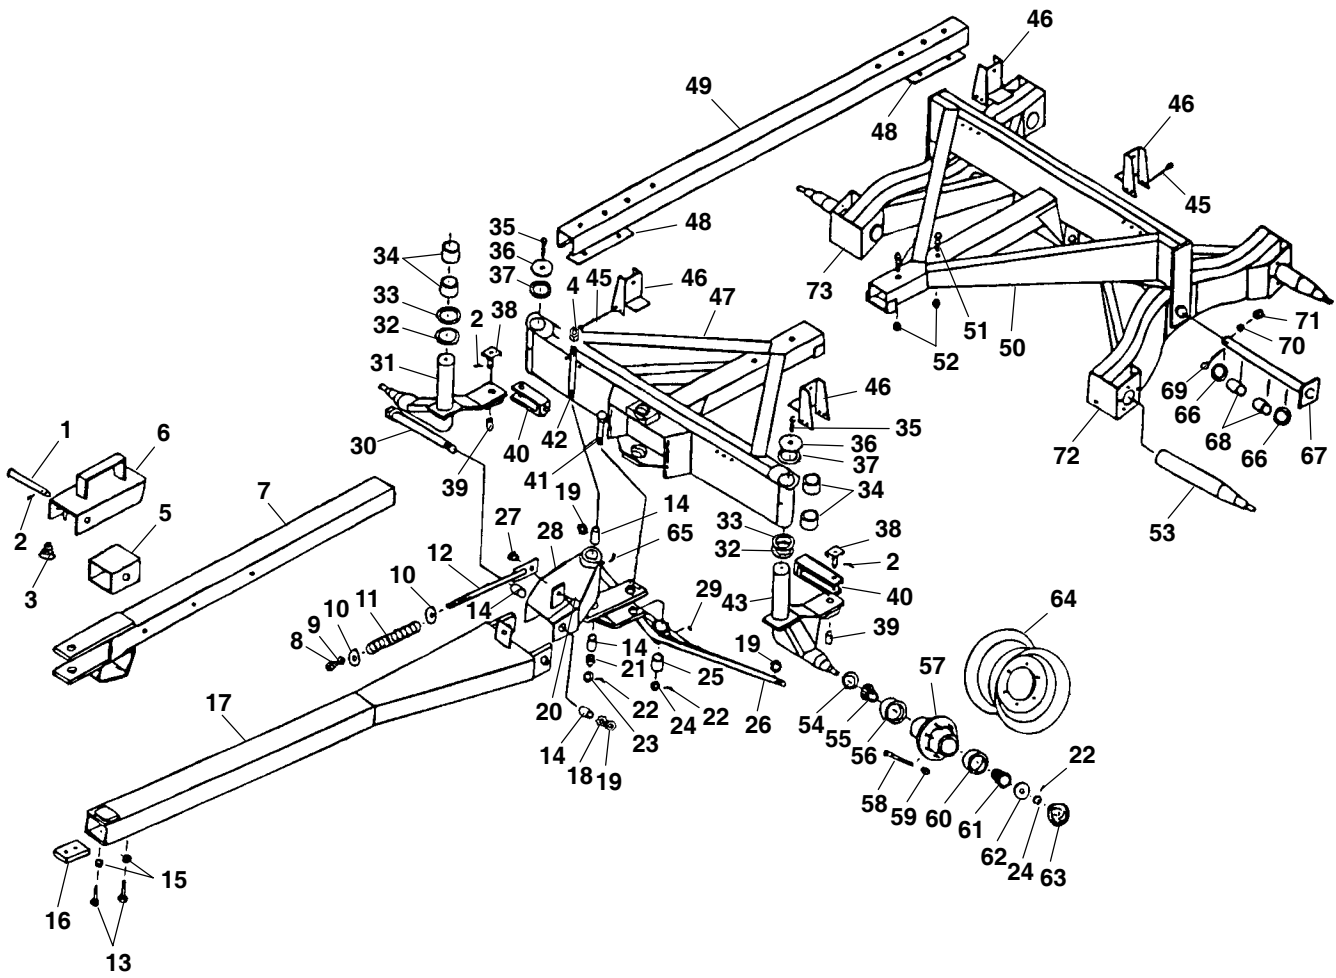

614 - RUNNING GEAR

614 - RUNNING GEAR

Ref. No.	Part No.	Description	Qty. Req.	Ref. No.	Part No.	Description	Qty. Req.
1	166548	PIN/CLEVIS 3/4 X 5	1	37	166168	POLY WASHER	2
2	651160	CP EPSC 5/32X1-1/2	10	38	166557	PIN/CLEVIS	2
3	166127	LATCH SPRING	1	39	166149	BUSHING	2
4	653116	HJN 1	4	40	166560	PIN/CLEVIS	2
5	166445	TELEPOLE STOP	1	41	166466	TIE ROD CENTER BOLT	1
6	166139	LATCH	1	42	166462	QUEEN PIN	1
7	166473	TELEPOLE	1	43	166480	LH FRONT SPINDLE	1
8	067823	HLN INST 5/8	1	45	650742	CS 3/8 X 4	4
9	651150	FW 5/8	1	46	166440	STAKE POCKET	4
10	166491	SPRING RETAINER	2	47	166481	FRONT FRAME	1
11	166843	SPRING	1	48	166469	REINFORCEMENT PLATE	2
12	166405	ADJUSTMENT ROD	1	49	166470	REACH	1
13	650532	CS 5/8 X 1-1/2	2	50	166583	BACK FRAME	1
14	166122	BUSHING	4	51	650163	CS 3/4 X 1-3/4	4
15	654032	LW 5/8	2	52	073175	HLN 3/4	4
16	166465	STOP BLOCK	1	53	166483	BACK SPINDLE	4
17	166449	POLE	1	54	604328	SEAL	6
18	610925	LW INT T 1	1	55	520214	BEARING CONE	6
19	653116	HJN 1	1	56	520213	BEARING CUP	6
20	650844	CS 5/8 X 1-3/4	1	57	606705	HUB	6
21	166132	BUSHING	1	58	078657	WHEEL BOLT	48
22	651160	CP 5/32 X 1-1/2	10	59	079152	HN LUG 5/8	48
23	650933	HN SLTD 1	1	60	520054	BEARING CUP	6
24	653119	HN SLTD 3/4 F2ZY	7	61	520201	BEARING CONE	6
25	166135	BUSHING	1	62	166913	WASHER 2 OD X 13/16 ID X 3/16	6
26	166474	TIE ROD	1	63	076586	HUB CAP	6
27	129311	HLN 5/8	1	64	112439	WHEEL 15 X 10 (USED W/12.5L X 15 TIRE)	6
28	166430	POLE PIVOT	1	65	076002	FITTING/GREASE 90 X 1/4-28 X 3/4	1
29	570009	FITTING/GREASE 45 X 1/4-28 X .81	1	66	166574	WASHER	4
30	166438	POLE PIN	1	67	166584	TANDEM PIN	2
31	166475	RH FRONT SPINDLE	1	68	166145	BUSHING	4
32	166158	BRONZE THRUST WASHER 1/8	2	69	650744	CS 1/2 X 4	2
33	166476	THRUST WASHER 1/16	2	70	654030	LW 1/2	2
34	166162	BUSHING	4	71	653018	HN 1/2	2
35	650490	CS 3/8 X 1	2	72	166585	LH TANDEM AXLE ASSEMBLY	1
36	166479	FRONT SPINDLE CAP	2	73	166573	RH TANDEM AXLE ASSEMBLY	1