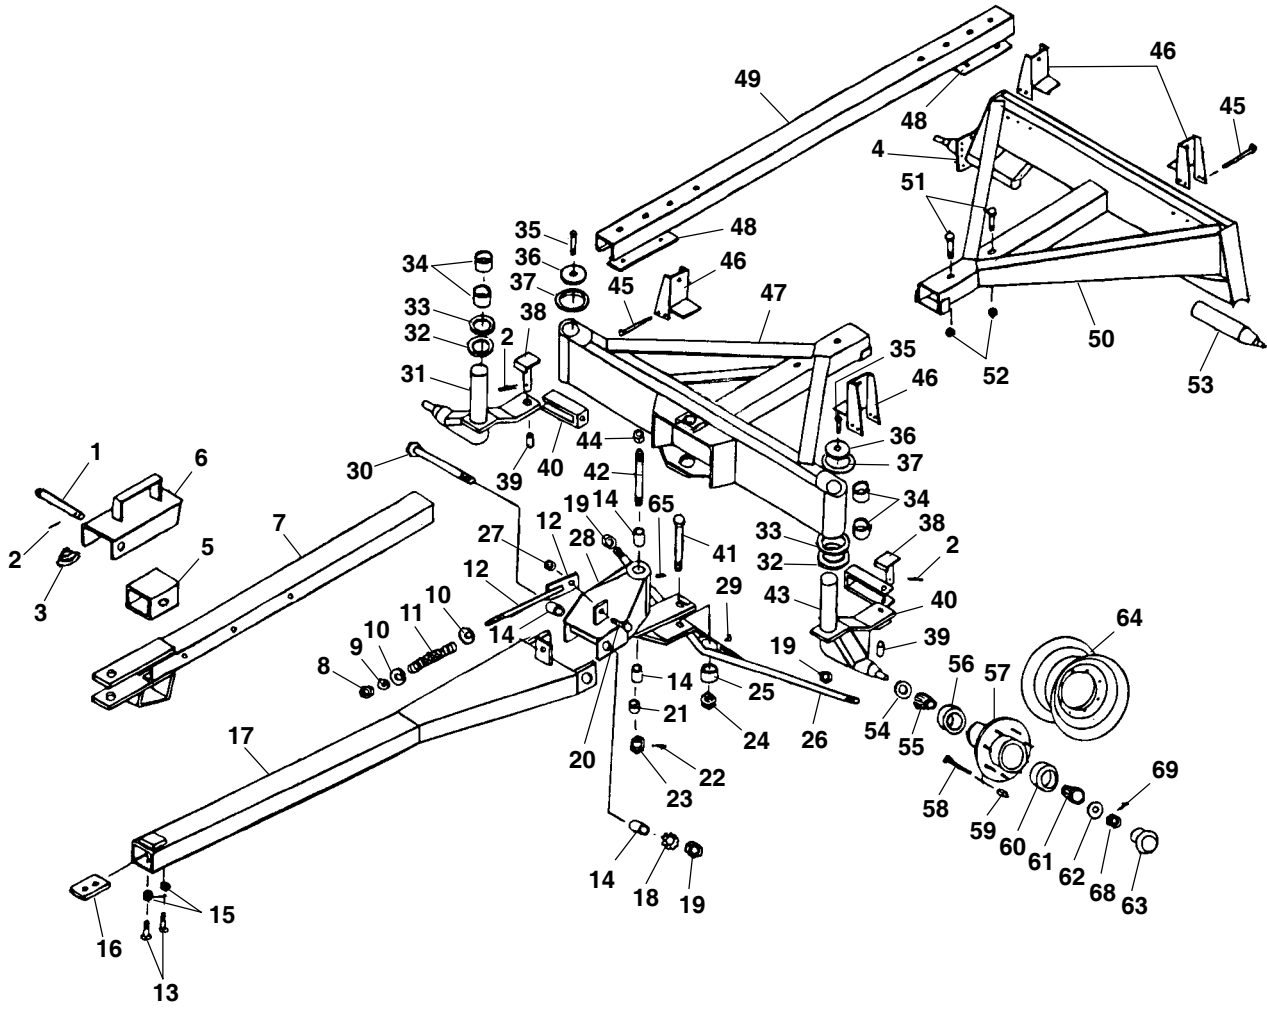

412 - RUNNING GEAR

412 - RUNNING GEAR

Ref. No.	Part No.	Description	Qty. Req.	Ref. No.	Part No.	Description	Qty. Req.
1	166548	PIN/CLEVIS 3/4 X 5	1	37	166168	POLY WASHER	2
2	651160	CP EPSC 5/32X1-1/2	8	38	166557	PIN/CLEVIS	2
3	166127	LATCH SPRING	1	39	166149	BUSHING	2
4	166484	BRAKE MOUNT	2	40	166560	PIN/CLEVIS	2
5	166445	TELEPOLE STOP	1	41	166466	TIE ROD CENTER BOLT	1
6	166139	LATCH	1	42	166462	QUEEN PIN	1
7	166473	TELEPOLE	1	43	166480	LH FRONT SPINDLE	1
8	067823	HLN INST 5/8	1	44	653116	HJN 1	4
9	651150	FW 5/8	1	45	650742	CS 3/8 X 4	4
10	166491	SPRING RETAINER	2	46	166440	STAKE POCKET	4
11	166843	SPRING	1	47	166481	FRONT FRAME	1
12	166405	ADJUSTMENT ROD	1	48	166469	REINFORCEMENT PLATE	2
13	650532	CS 5/8 X 1-1/2	2	49	166470	REACH	1
14	166122	BUSHING	4	50	166482	BACK FRAME	1
15	654032	LW 5/8	2	51	650163	CS 3/4 X 1-1/2	4
16	166465	STOP BLOCK	1	52	073175	LN T 3/4 CC	4
17	166449	POLE	1	53	166483	BACK SPINDLE	2
18	610925	LW INT T 1	1	54	604328	SEAL 22392	4
19	653116	HJN 1	4	55	520214	BEARING CONE	4
20	650844	CS 5/8 X 1-3/4	1	56	520213	BEARING CUP	4
21	166132	BUSHING	1	57	606705	HUB	4
22	651160	CP 5/32 X 1-1/2	8	58	078657	WHEEL BOLT	24
23	650933	HN SLTD 1	1	59	079152	HN LUG 5/8	24
24	653119	HN SLTD 3/4 F2ZY	1	60	520054	BEARING CUP	4
25	166135	BUSHING	1	61	520201	BEARING CONE	4
26	166474	TIE ROD	1	62	166913	WASHER 2 OD X 13/16 ID X 3/16	4
27	129311	HLN TOP 5/8	1	63	076586	HUB CAP	4
28	166430	POLE PIVOT	1	64	112439	WHEEL 15 X 10	4
29	570009	FITTING/GREASE 45 X 1/4-28 X .81	1			(USED W/12.5L X 15 TIRE)	
30	166438	POLE PIN	1		112443	WHEEL 16.1 X 11	4
31	166475	RH FRONT SPINDLE	1			(USED W/14L X 16.1 TIRE)	
32	166158	BRONZE THRUST WASHER 1/8	2		158061	WHEEL 22.5 X 13.5	4
33	166476	THRUST WASHER 1/16	2			(USED W/385 X 22.5 TIRE)	
34	166162	BUSHING	4	65	076002	FITTING/GREASE 90 X 1/4-28 X 3/4	1
35	650490	CS 3/8 X 1	2	68	653119	HN SLTD 3/4 F2ZY	4
36	166479	FRONT SPINDLE CAP	2	69	651160	CP 5/32 X 1-1/2	8