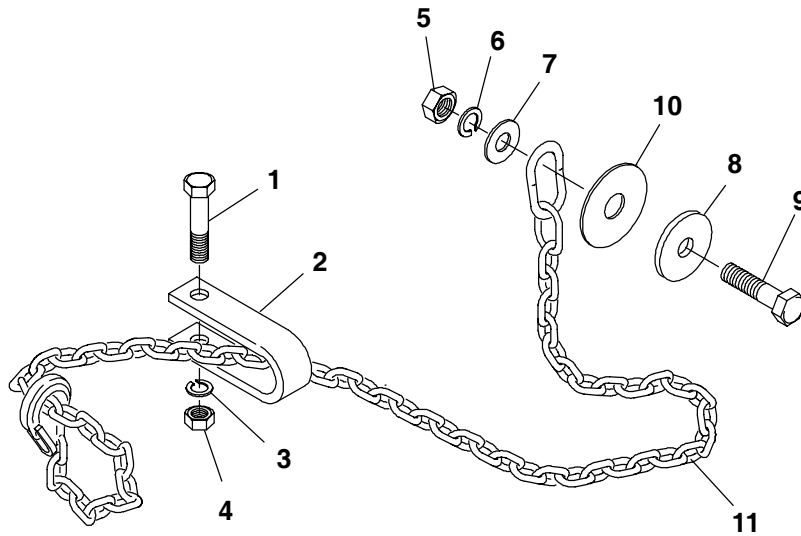

RUNNING GEAR ACCESSORIES

Safety Tow Chain

Ref. No.	Part No.	Description	10 Ton	Quantity 15 Ton	20 Ton
	142966	SAFETY TOW CHAIN KIT (MODELS 408, 410)	1	-	-
	142967	SAFETY TOW CHAIN KIT (MODELS 412, 415, 612, 614)	-	1	-
	158120	SAFETY TOW CHAIN KIT (MODELS 417, 617, 622)	-	-	1
		CONSISTS OF:			
1	650695	CS 5/8X3-1/2	1	1	-
	650709	CS 3/4X4	-	-	1
2	080894	CLEVIS	1	1	-
	157917	CLEVIS	-	-	1
3	654032	LW 5/8	1	1	-
	654034	LW 3/4	1	1	1
4	653021	HN 5/8	1	1	-
	653026	HN 3/4	1	1	1
5	653026	HN 3/4	1	1	1
6	654034	LW 3/4	1	1	1
7	654014	FW 25/32	1	1	-
8	069076	FW 25/32	1	1	-
9	650172	CS 3/4X3-1/4	1	-	-
	651073	CS 3/4X3-1/4 GR8	-	1	-
10	043912	FW 1-1/32	1	1	1
11	080893	CHAIN/SAFETY	1	-	-
	080895	CHAIN/SAFETY	-	1	-
	143369	CHAIN/SAFETY	-	-	1