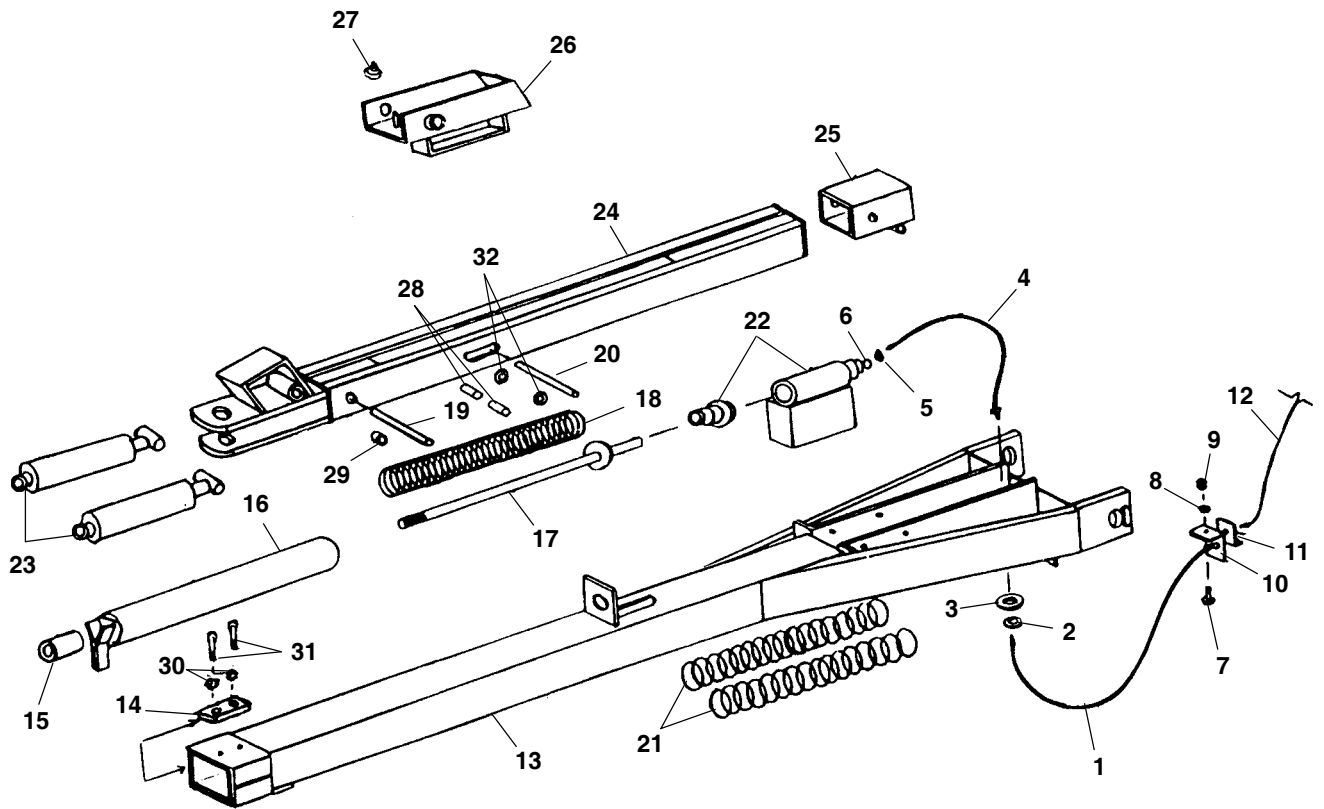

622 - RUNNING GEAR BRAKE COMPONENTS (POLE ASSEMBLY)

Ref. No.	Part No.	Description	Qty. Req.	Ref. No.	Part No.	Description	Qty. Req.
1	166521	BRAKE HOSE 18-7/8	1	17	166544	PUSH ROD ASSEMBLY	1
2	651150	FW 5/8	1	18	166524	BRAKE SPRING	1
3	166066	POLY WASHER	1	19	166569	DAMPER PIN 6-1/21	1
4	166522	BRAKE HOSE 13	1	20	166570	DAMPER PIN 7-7/8	1
5	166517	CONNECTOR	1	21	166533	POLE LIFT SPRING	2
6	166518	GASKET	1	22	166861	MASTER CYLINDER	1
7	650028	CS 5/16 X 1 GR2	1	23	166515	DAMPER	2
8	654024	LW 5/16	1	24	166571	TELEPOLE ASSEMBLY	1
9	653007	HN 5/16	1	25	166504	TELEPOLE STOP	1
10	166510	HOSE BRACKET	1	26	166860	LATCH	1
11	166862	HOSE CLIP	1	27	166127	LATCH SPRING	1
12	166568	BRAKE LINE 48	1	28	166497	DAMPER HOLDER	2
13	166508	POLE ASSEMBLY	1	29	166498	DAMPER SPACER	1
14	166465	STOP BLOCK	1	30	654032	LW 5/8	2
15	166525	PUSH ROD END	1	31	650532	CS 5/8 X 1-1/2	2
16	166534	SPRING SHIELD ASSEMBLY	1	32	166914	WASHER 1-3/4 OD X 29/32 ID X 1/8	2