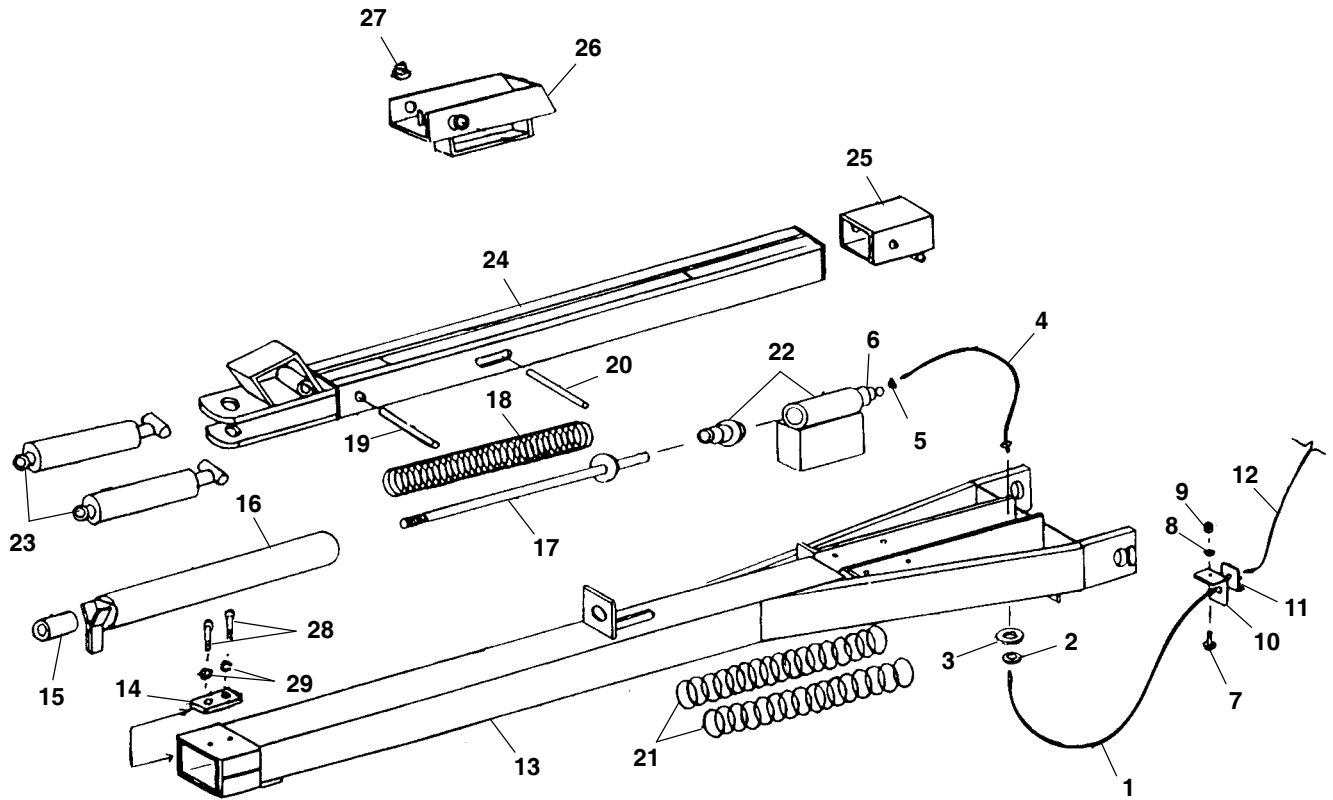

415 - RUNNING GEAR BRAKE COMPONENTS (POLE ASSEMBLY)

Ref. No.	Part No.	Description	Qty. Req.	Ref. No.	Part No.	Description	Qty. Req.
1	166521	BRAKE HOSE 18-7/8	1	16	166534	SPRING SHIELD ASSEMBLY	1
2	651150	FW 5/8	1	17	166544	PUSH ROD ASSEMBLY	1
3	166066	POLY WASHER	1	18	166524	BRAKE SPRING	1
4	166522	BRAKE HOSE 13	1	19	166496	DAMPER PIN	1
5	166517	CONNECTOR	1	20	166509	PIN	1
6	166518	GASKET	1	21	166843	SPRING	2
7	650028	CS 5/16 X 1 GR2	1	22	166861	MASTER CYLINDER	1
8	654024	LW 5/16	1	23	166515	DAMPER	2
9	653007	HN 5/16	1	24	166502	TELEPOLE	1
10	166510	HOSE BRACKET	1	25	166505	TELEPOLE STOP	1
11	166862	HOSE CLIP	1	26	166859	LATCH	1
12	166519	BRAKE LINE	1	27	166127	LATCH SPRING	1
13	166507	BRAKE POLE BACK	1	28	650532	CS 5/8 X 1-1/2	2
14	166465	STOP BLOCK	1	29	654032	LW 5/8	2
15	166525	PUSH ROD END	1