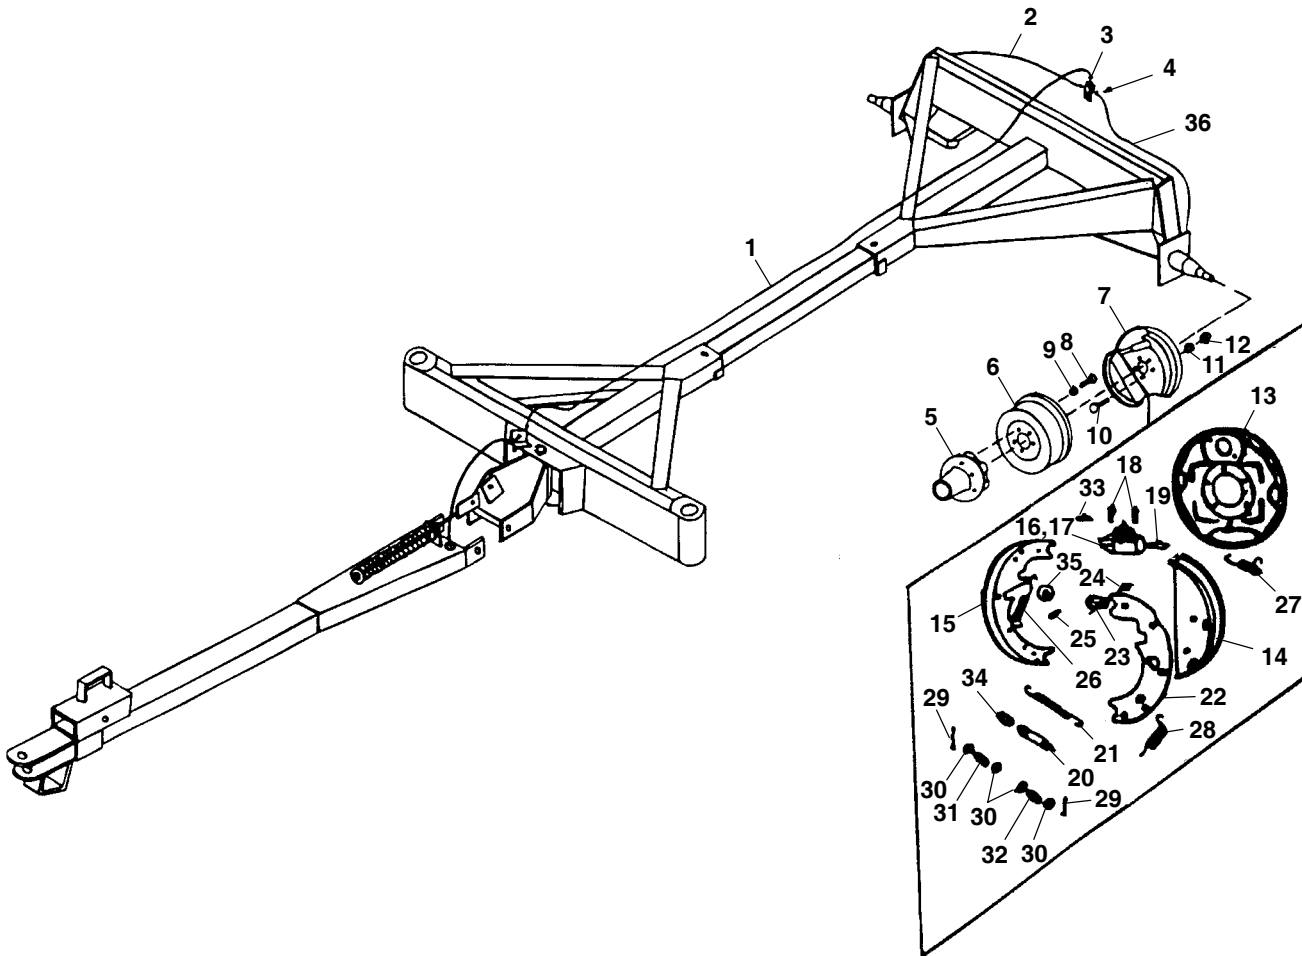

415 - RUNNING GEAR (BRAKE COMPONENTS)

Ref. No.	Part No.	Description	Qty. Req.	Ref. No.	Part No.	Description	Qty. Req.
1	166519	BRAKE LINE	1	19	604389	PUSH ROD	2
2	166532	BRAKE LINE 36	1	20	166543	ADJUSTING SCREW ASSEMBLY	2
3	115416	BRAKE LINE TEE	1	21	604390	SPRING/ADJ SCREW	2
4	650973	THWH TC USL 5/16 X 1	1	22	604381	SHOE LEVER	2
5	166531	HUB BRAKE VERSION	2	23	604399	TRAVEL LINK	2
6	166530	BRAKE DRUM	2	24	071702	LN 5/16	4
7	166527	FREE BACKING BRAKE PLATE (LEFT)	1	25	651196	CS 5/16 X 3/8	1
*	166526	FREE BACKING BRAKE PLATE (RIGHT)	1	26	600893	SPRING/RETRACTOR	2
8	651011	CS 1/2X1	12	27	604391	SPRING/FRT LEVER	2
9	654030	LW 1/2	12	28	604401	SPRING/FRT SHOE	2
10	651011	CS 1/2 X 1	10	29	604393	SHOE HOLD DOWN PIN	4
11	654030	LW 1/2	10	30	604394	SHOE HOLD DOWN CUP	8
12	653019	HN 1/2	10	31	604396	SPRING HOLD DOWN (BLACK)	4
13	610953	BACK PLATE ASSEMBLY	2	32	604395	SPRING HOLD DOWN (YELLOW)	2
14	604380	FRONT SHOE ASSEMBLY	2	33	600905	COVER PLATE	2
15	113247	REAR SHOE ASSEMBLY	2	34	604388	SOCKET	2
16	600889	WHEEL CYLINDER ASSEMBLY RH	1	35	166911	WASHER	4
17	600890	WHEEL CYLINDER ASSEMBLY LH	1	36	166567	BRAKE LINE 43-1/2	1
18	166863	CAP SCREW & LOCK WASHER	2				

* Not Shown