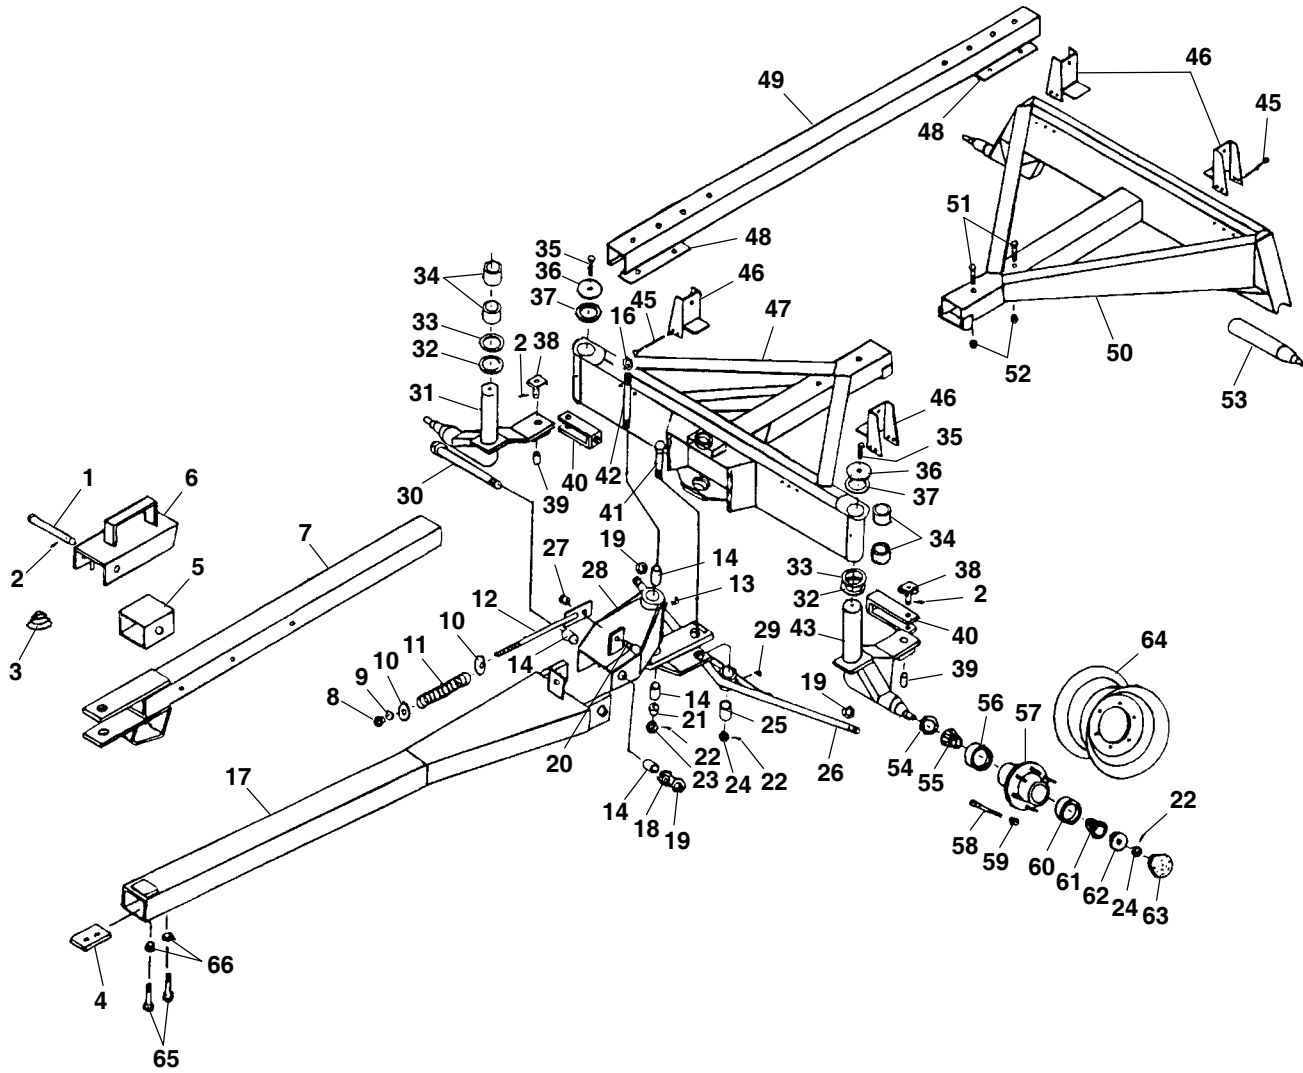

410 - RUNNING GEAR

410 - RUNNING GEAR

Ref. No.	Part No.	Description	Qty. Req.	Ref. No.	Part No.	Description	Qty. Req.
1	166548	PIN/CLEVIS 3/4 X 5	1	36	166455	FRONT SPINDLE CAP	2
2	651160	CP EPSC 5/32 X 1-1/2	8	37	166148	POLY WASHER	2
3	166127	LATCH SPRING	1	38	166557	PIN/CLEVIS	2
4	166465	STOP BLOCK	1	39	166149	BUSHING	2
5	166445	TELEPOLE STOP	1	40	166560	CLEVIS	2
6	166139	LATCH	1	41	166466	TIE ROD CENTER BOLT	1
7	166478	TELEPOLE	1	42	166462	QUEEN PIN	1
8	067823	HLN INST 5/8	1	43	166467	LH FRONT SPINDLE	1
9	651150	FW 5/8	1	45	650742	CS 3/8 X 4	4
10	166491	SPRING RETAINER	2	46	166440	STAKE POCKET	4
11	166843	SPRING	1	47	166468	FRONT FRAME	1
12	166405	ADJUSTMENT ROD	1	48	166469	REINFORCEMENT PLATE	2
13	076002	FITTING/GREASE 90 X 1/4-28 X 3/4	1	49	166470	REACH	1
14	166122	BUSHING	4	50	166471	BACK FRAME	1
16	653116	HJN 1	1	51	650163	CS 3/4 X 1-3/4	4
17	166448	POLE	1	52	073175	LN T 3/4	4
18	610925	LW INT T 1	1	53	166143	BACK SPINDLE	2
19	653116	HJN 1	4	54	053329	GREASE SEAL	4
20	650844	CS 5/8 X 1-3/4	1	55	042163	WHEEL BEARING CONE	4
21	166132	BUSHING	1	56	042162	CUP/WHEEL BEARING	4
22	651160	CP 5/32 X 1-1/2	5	57	166133	HUB	4
23	650933	HN SLTD 1	1	58	041879	WHEEL BOLT	24
24	653119	HN SLTD 3/4 F2ZY	5	59	047542	LUG NUT	24
25	166135	BUSHING	1	60	520054	BEARING CUP	4
26	166424	TIE ROD	1	61	520201	BEARING CONE	4
27	129311	HLN TOP 5/8	1	62	166913	WASHER 2 OD X 13/16 ID X 3/16	4
28	166430	POLE PIVOT	1	63	076586	HUB CAP	4
29	570009	FITTING/GREASE 45 X 1/4-28 X .81	1	64	112442	WHEEL 15 X 10	4
30	166438	POLE PIN	1			(USED W/12.5L X 15 TIRE)	
31	166444	RH FRONT SPINDLE	1				
32	166128	BRONZE THRUST WASHER 1/8	2		118250	WHEEL 16.5 X 9.75	4
33	166144	THRUST WASHER 1/16	2			(USED W/12L X 16.5 TIRE)	
34	166145	BUSHING	4	65	650532	CS 5/8 X 1-1/2	2
35	650490	CS 3/8 X 1	2	66	654032	LW 5/8	2